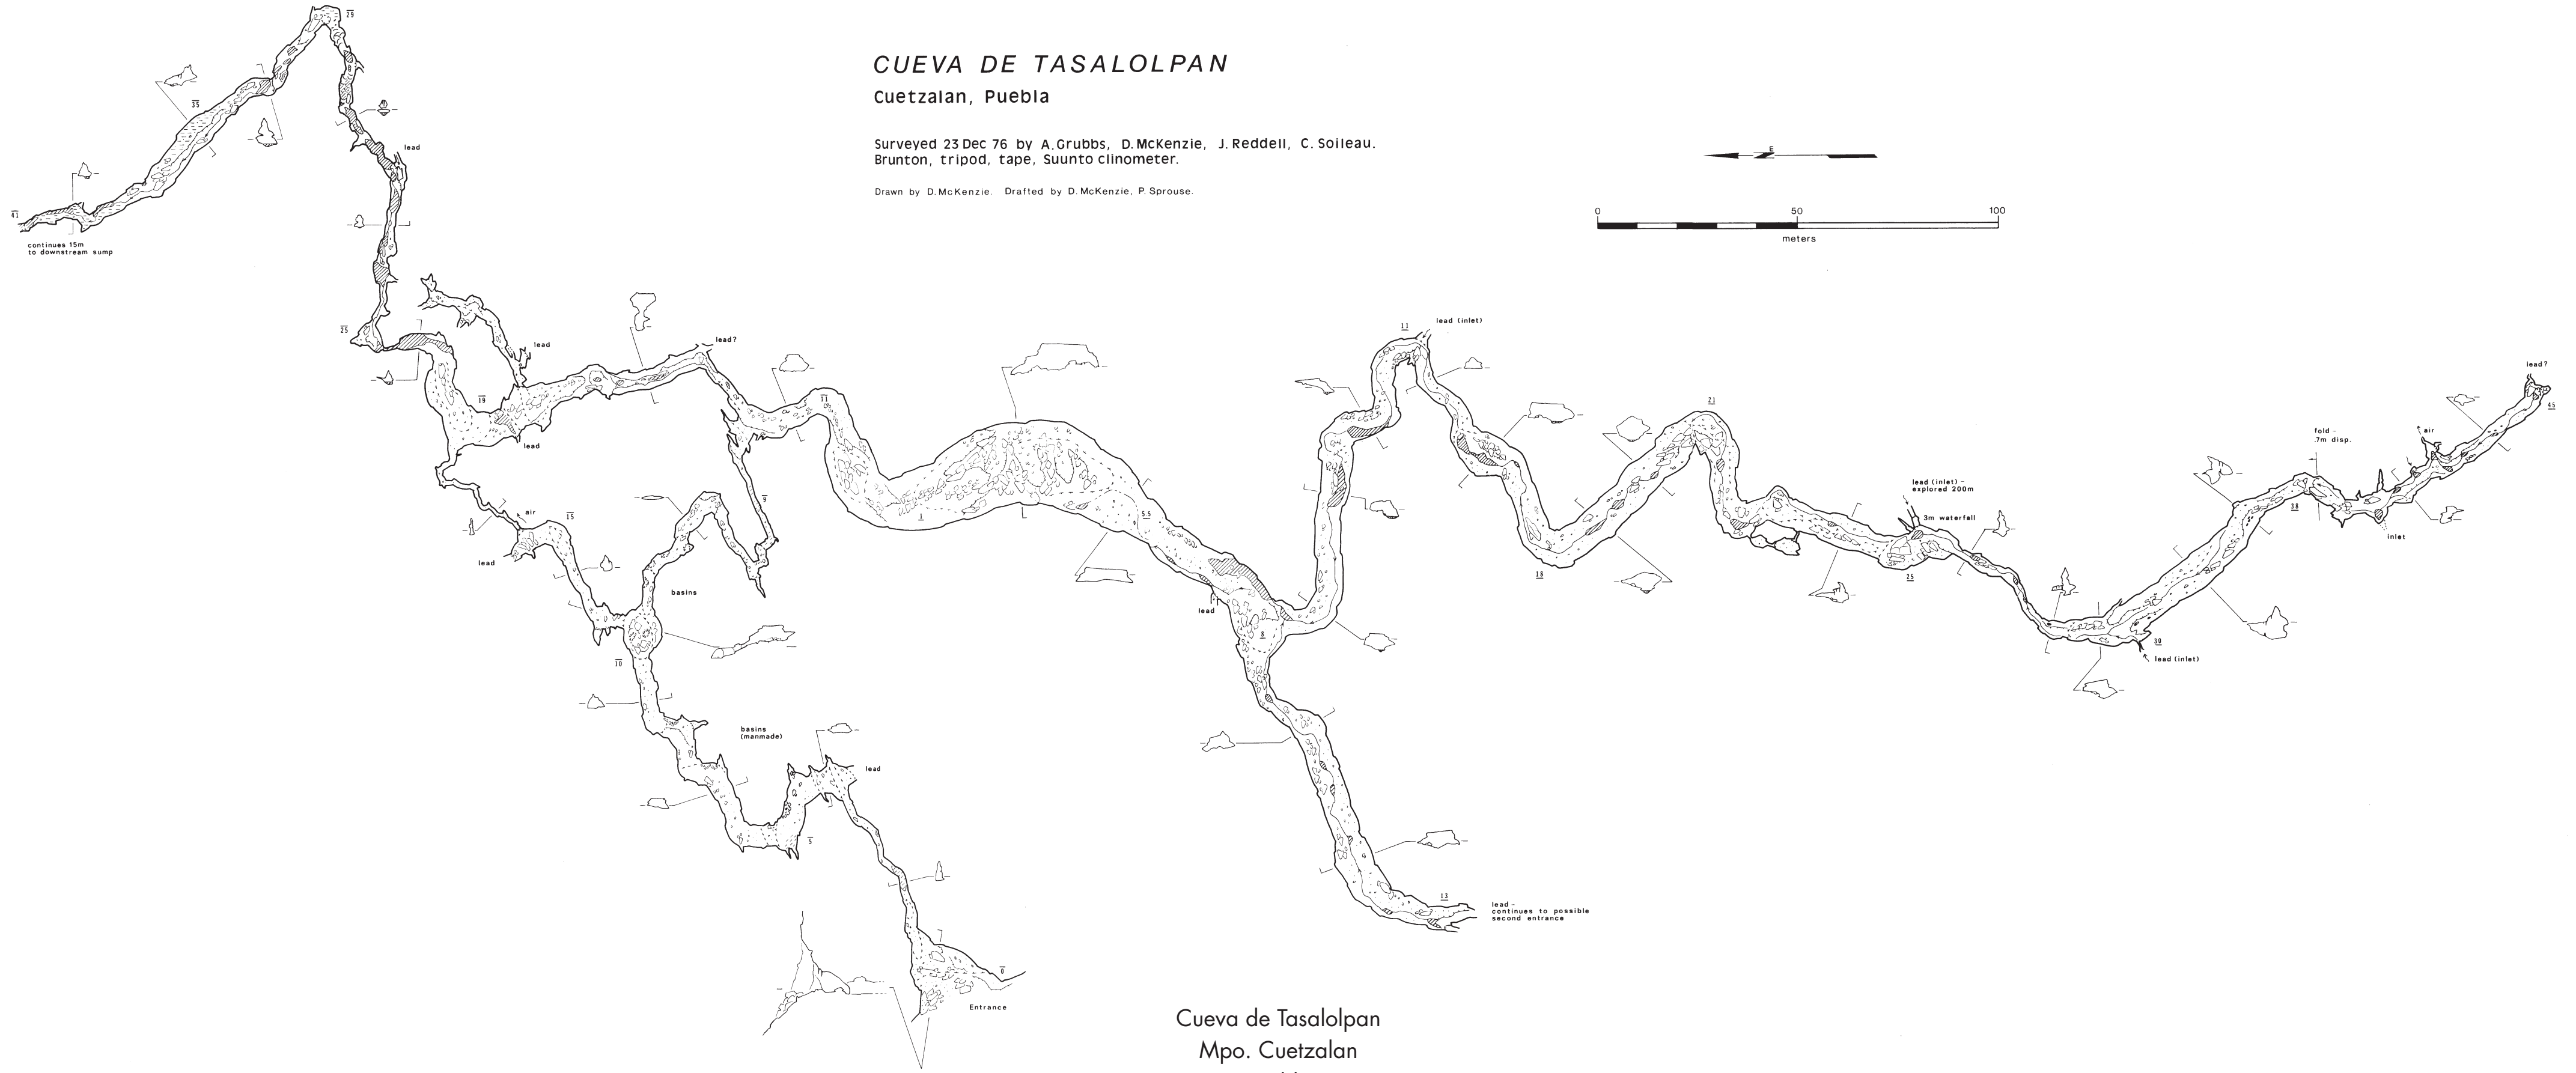

# CUEVA DE TASALOLPAN

Cuetzalan, Puebla

Surveyed 23 Dec 76 by A. Grubbs, D. McKenzie, J. Reddell, C. Soileau.  
Brunton, tripod, tape, Suunto clinometer.

Drawn by D. McKenzie. Drafted by D. McKenzie, P. Sprouse.

Cueva de Tasalolpan  
Mpo. Cuetzalan  
Puebla