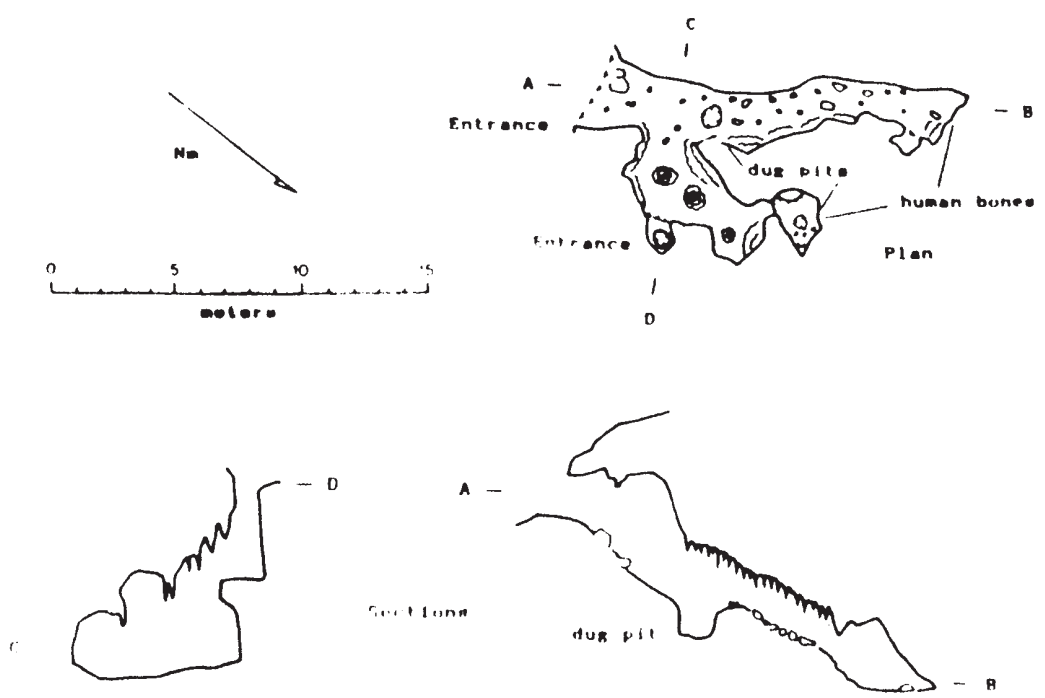

# CUEVA DE LOS MUERTOS

MAGUEYES DEL ORIENTE, SLP, MEXICO

Stunton and tape survey  
20 February 1989

A. Cobb, P. Sprouse, C. Winfrey

Length: 30 meters Depth: 10 meters

Cueva de los Muertos  
Magueyes del Oriente  
San Luis Potosí