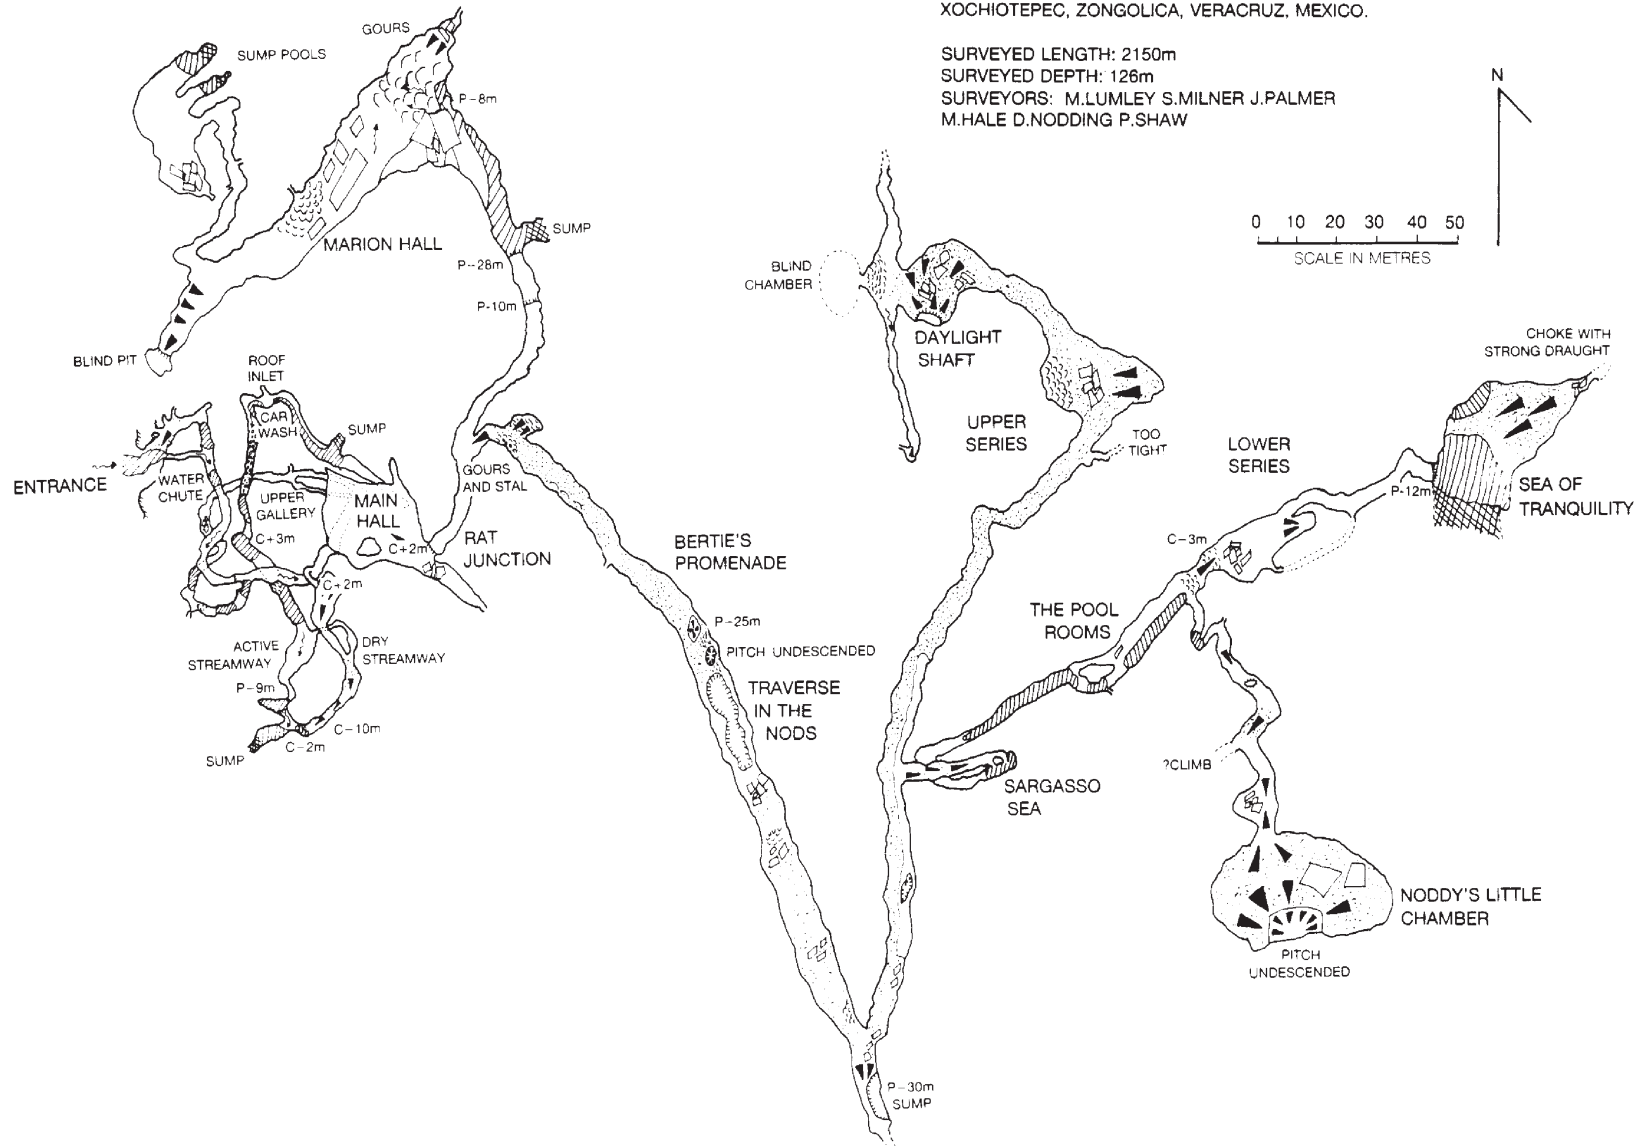

SUMIDERO DE XOCHIOTEPEC (XO2)

XOCHIOTEPEC, ZONGOLICA, VERACRUZ, MEXICO.

SURVEYED LENGTH: 2150m

SURVEYED DEPTH: 126m

SURVEYORS: M.LUMLEY S.MILNER J.PALMER

M.HALE D.NODDING P.SHAW

Sumidero de Xochiotepec
Xochiotepec, Mpo. Zongolica
Veracruz

AMCS Activities Newsletter no. 19, p. 78, 1992

Mexico: The Black Holes Expedition, p. 10-11, 1988