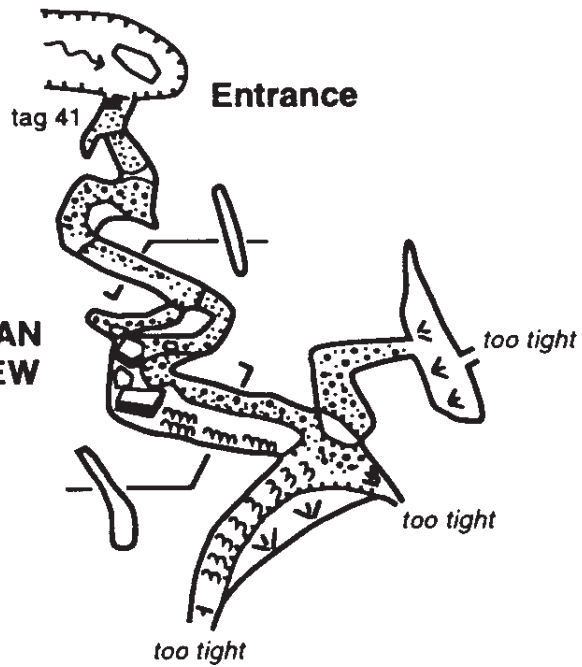

**CUEVA FALSA
PROMESA
OAXACA, MEXICO**

N
mag

Compass and tape survey Feb. 23, 1993
by P. Bosted, D. Coons, and P. Kambesis.
Length: 65 m. Depth: 12 m. Tag: 41.
Elevation: 2400 m approx.
Drawn by P. Bosted

**PLAN
VIEW**

Entrance

EXTENDED PROFILE

Cueva Falso Promesa
San Miguel Santa Flor
Oaxaca