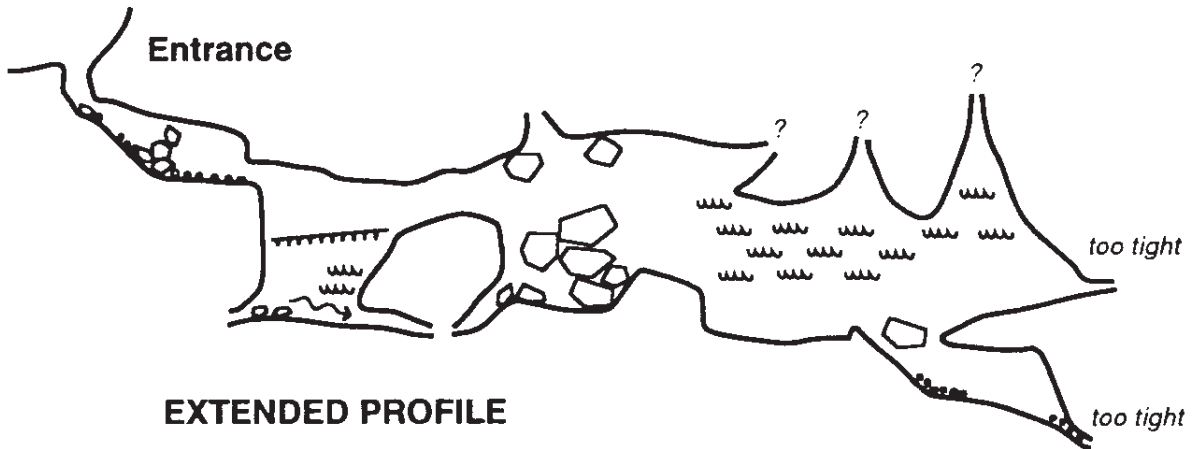

**CUEVA FALSA
PROMESA
OAXACA, MEXICO**

N
mag

Compass and tape survey Feb. 23, 1993
by P. Bosted, D. Coons, and P. Kambesis.
Length: 65 m. Depth: 12 m. Tag: 41.
Elevation: 2400 m approx.
Drawn by P. Bosted

**PLAN
VIEW**

Entrance

EXTENDED PROFILE

Cueva Falso Promesa
San Miguel Santa Flor
Oaxaca