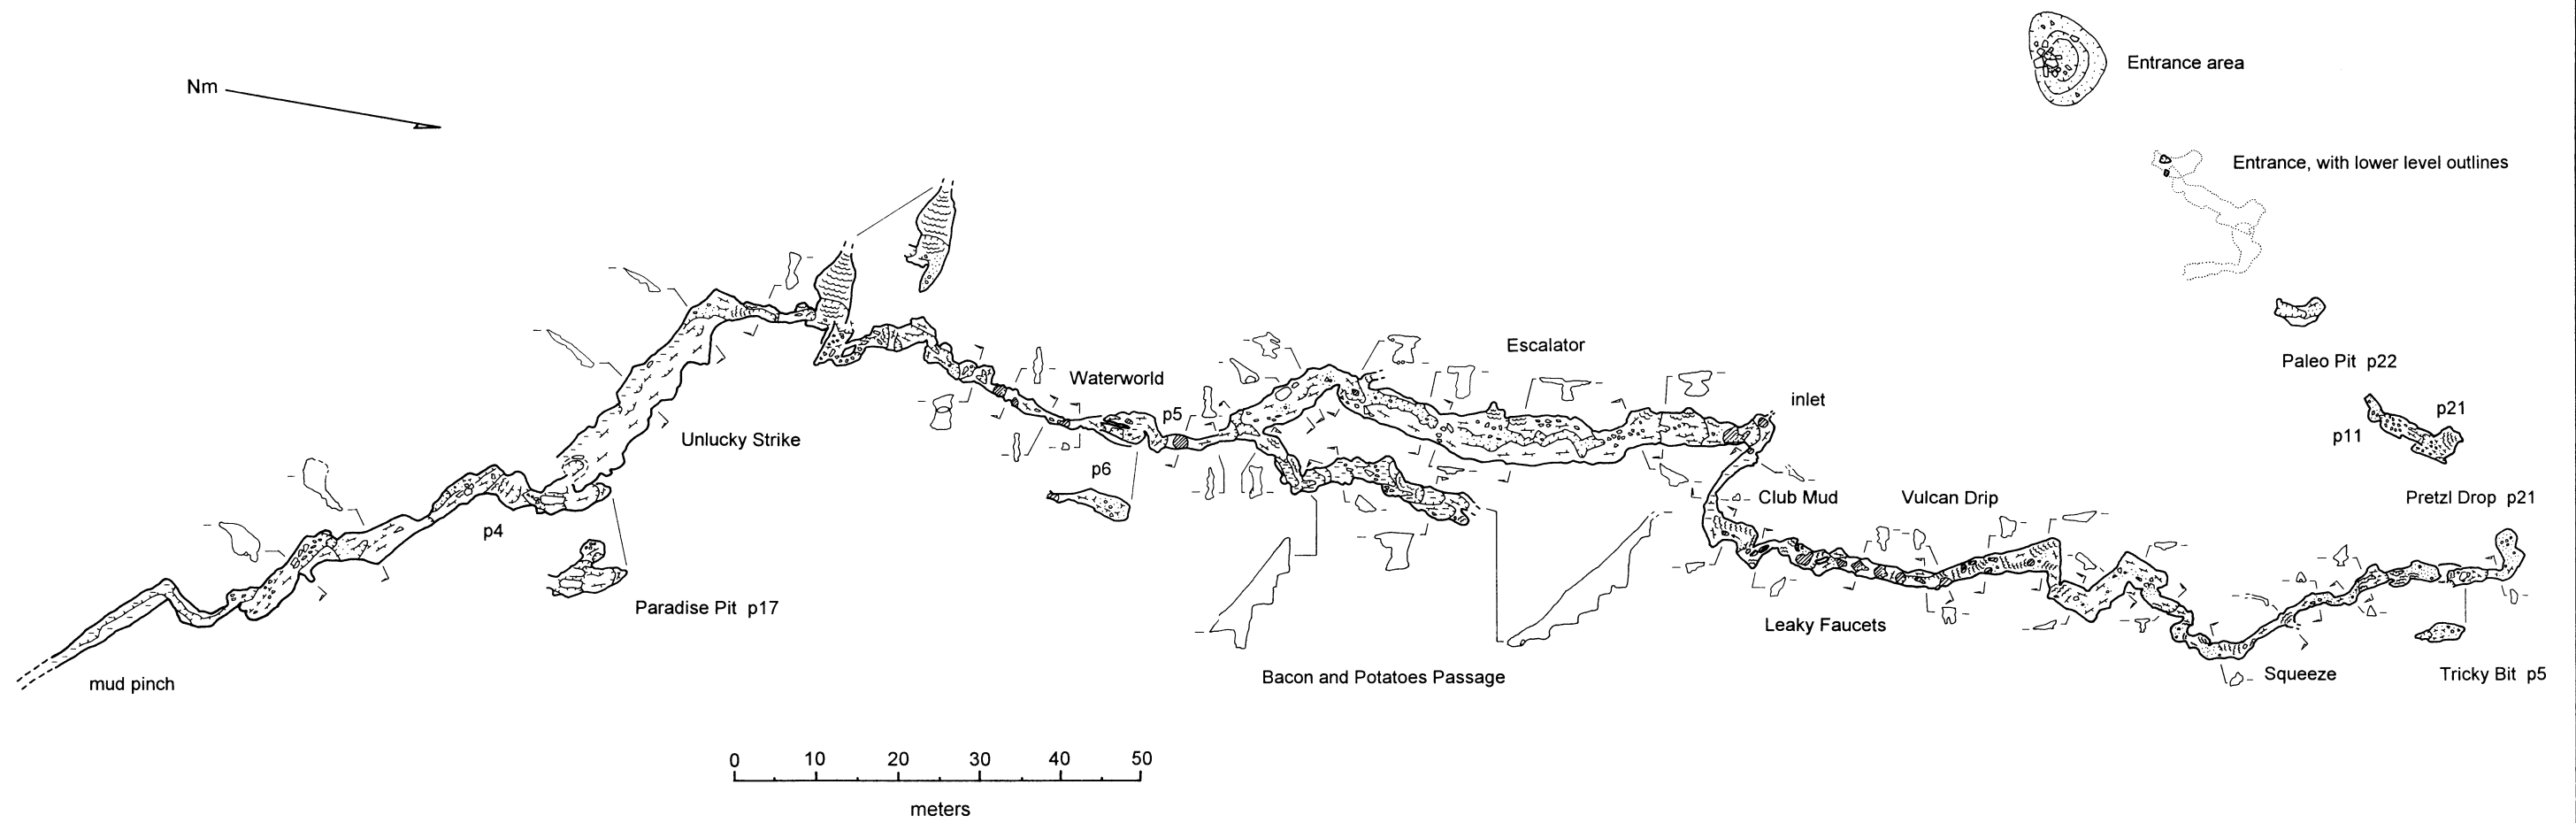

EL VOLCAN
MESA DE LAS TABLAS, COAHUILA

SUUNTOS AND TAPE SURVEY
SEPT. AND NOV. 1995
ALLAN COBB, JOHN FOGARTY, SUSIE LASKO, CHARLEY
SAVVAS, BEV SHADE, PETER SPROUSE, SPENCER WOODS

DRAFTED BY PETER SPROUSE
LENGTH: 668 METERS DEPTH: 372 METERS

El Volcán
Mesa de las Tablas
Coahuila