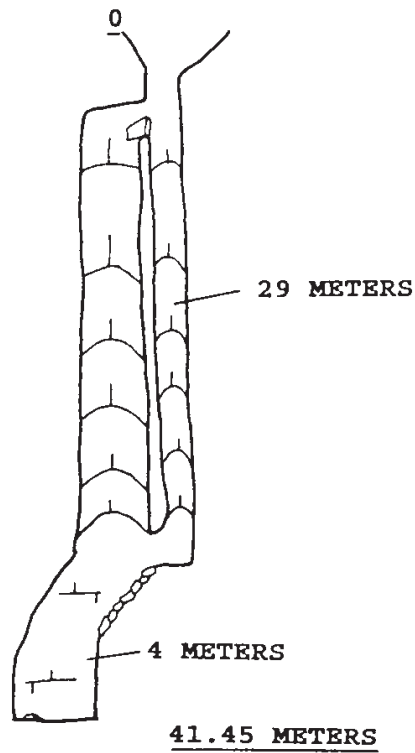

SIMA MOSCA
CERRO BLANCO, SOCONUSCO
PUEBLO NUEVO SOLISTAHUACAN
CHIAPAS, MEXICO

SCALE

DEPTH: 37.2 METERS
L.S.D.: 39 METERS
GRADE 5 SURVEY BY
JAMES H. SMITH AND
MARION O. SMITH
3/25/96
DRAFTED BY JAMES SMITH
1997