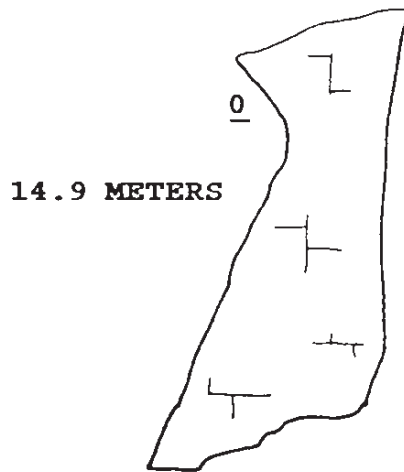

**SIMA VACA MUERTA**  
CERRO BLANCO, SOCONUSCO  
PUEBLO NUEVO SOLISTAHUACAN  
CHIAPAS, MEXICO

22.5 METERS

DEPTH: 22.5 METERS  
L.S.D.: 22.7 METERS  
GRADE 5 SURVEY BY  
JAMES H. SMITH, MARION O.  
SMITH, AND TED WILSON  
3/26/96  
DRAFTED BY JAMES SMITH  
1997