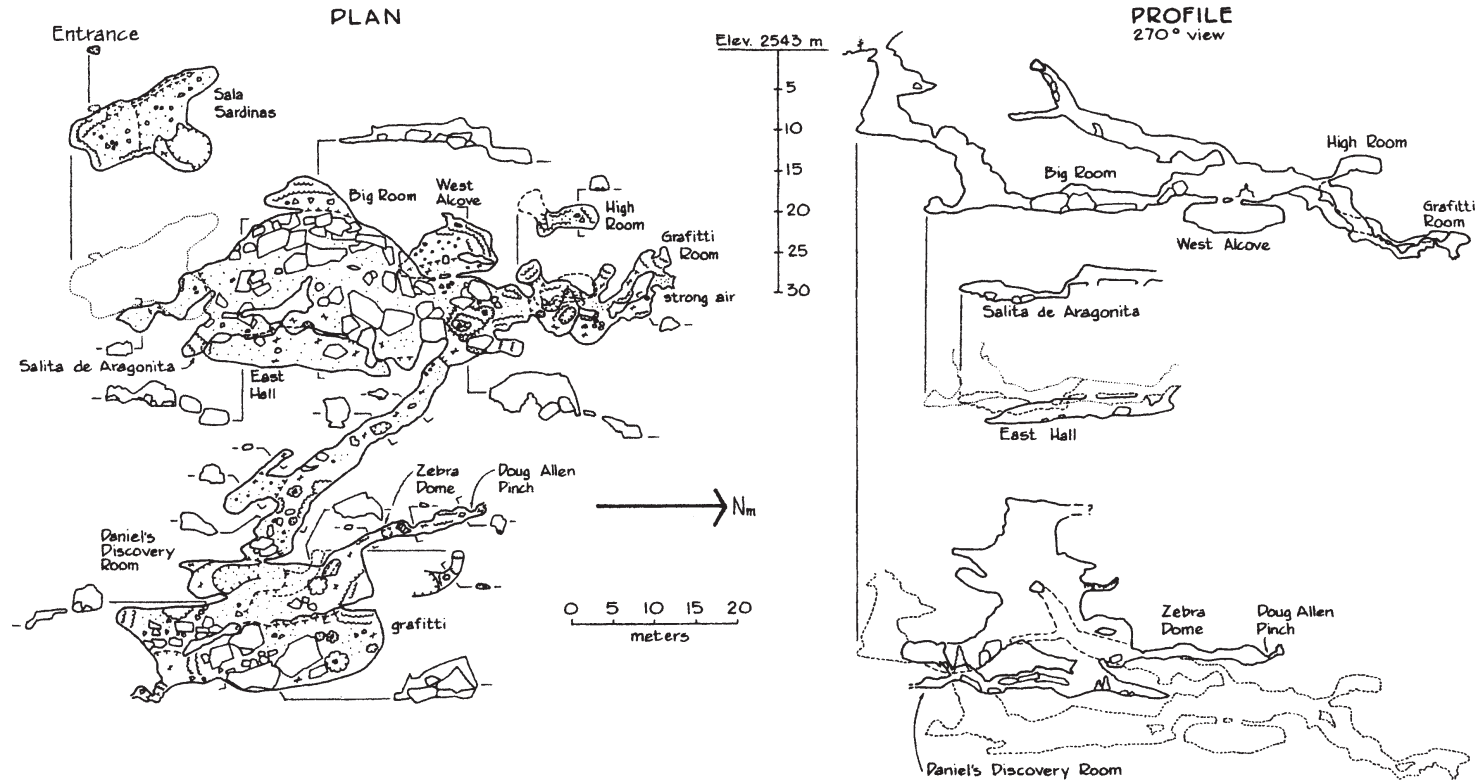

# Cueva de los Llanitos

Mesa de las Tablas, Coahuila, México

See the article on the Coahuila highlands,  
*AMCS Activities Newsletter 22*, page 146.

UTM coordinates E356.240 N2,797,680 • Length: 361 m • Depth: 26 m

Suunto and tape survey 23 July 1993 by A.Cobb, J.Fogarty, S.Lasko, B.Luke, R.Puente, P.Sprouse, C.Winfrey, and D.Zucker

Drafted by B.Luke

Cueva de los Llanitos

Mesa de las Tablas

Coahuila

AMCS Activities Newsletter no. 23, p. 22, 1999