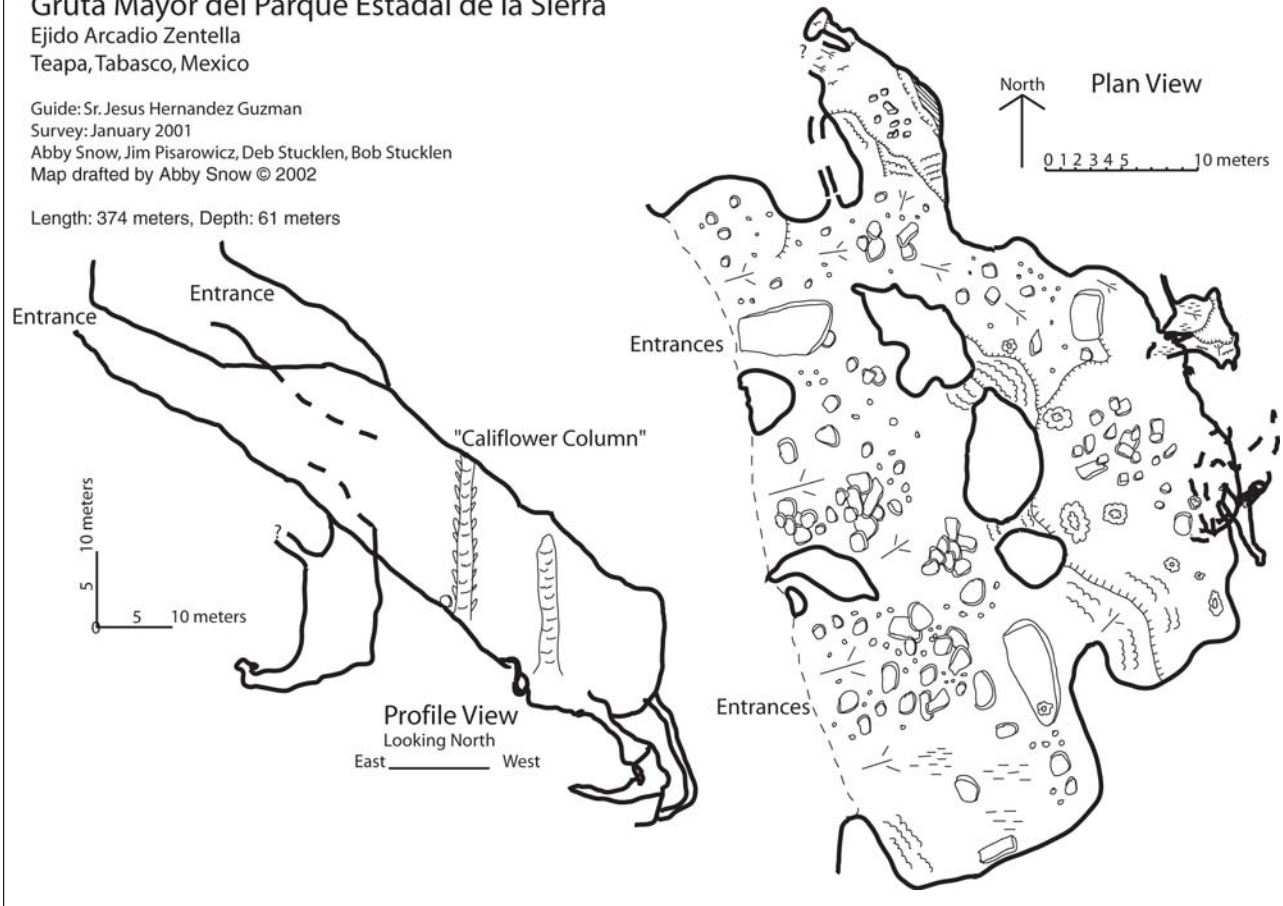

Gruta Mayor del Parque Estatal de la Sierra

Ejido Arcadio Zentella
Teapa, Tabasco, Mexico

Guide: Sr. Jesus Hernandez Guzman
Survey: January 2001
Abby Snow, Jim Pisarowicz, Deb Stucklen, Bob Stucklen
Map drafted by Abby Snow © 2002

Length: 374 meters, Depth: 61 meters

Gruta Mayor del Parque Estatal de la Sierra
Ejido Profesor Arcadio Zentella, Mpo. Teapa
Tabasco

AMCS Activities Newsletter no. 25, p. 38, 2002