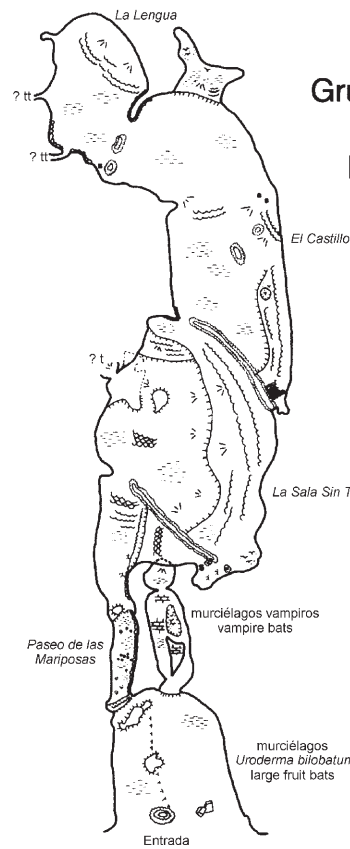

North-South Profile
Norte-sur perfil

Suuntos and fiberglass tape survey by
Jim Pisarowicz and Abigail Wines
January 1999

Maps drafted by Abigail Wines

Notes:

Gruta de Cuesta Chica has stairs leading
up the hill slope to its entrance. This
development was done to facilitate
marimba concerts in the cave.

The other four caves have no development.

Culvert Cave is adjacent to the road,
and is a popular nighttime hang-out.

Grutas de Cuesta Chica
No. 2
La Gruta de Ponce
(160 m)

La Sala Sin Tigre

murciélagos vampiros
vampire bats

South-North Profile
Sur-norte perfil

Grutas de Cuesta Chica
No. 3
Culvert Cave
(38 m)