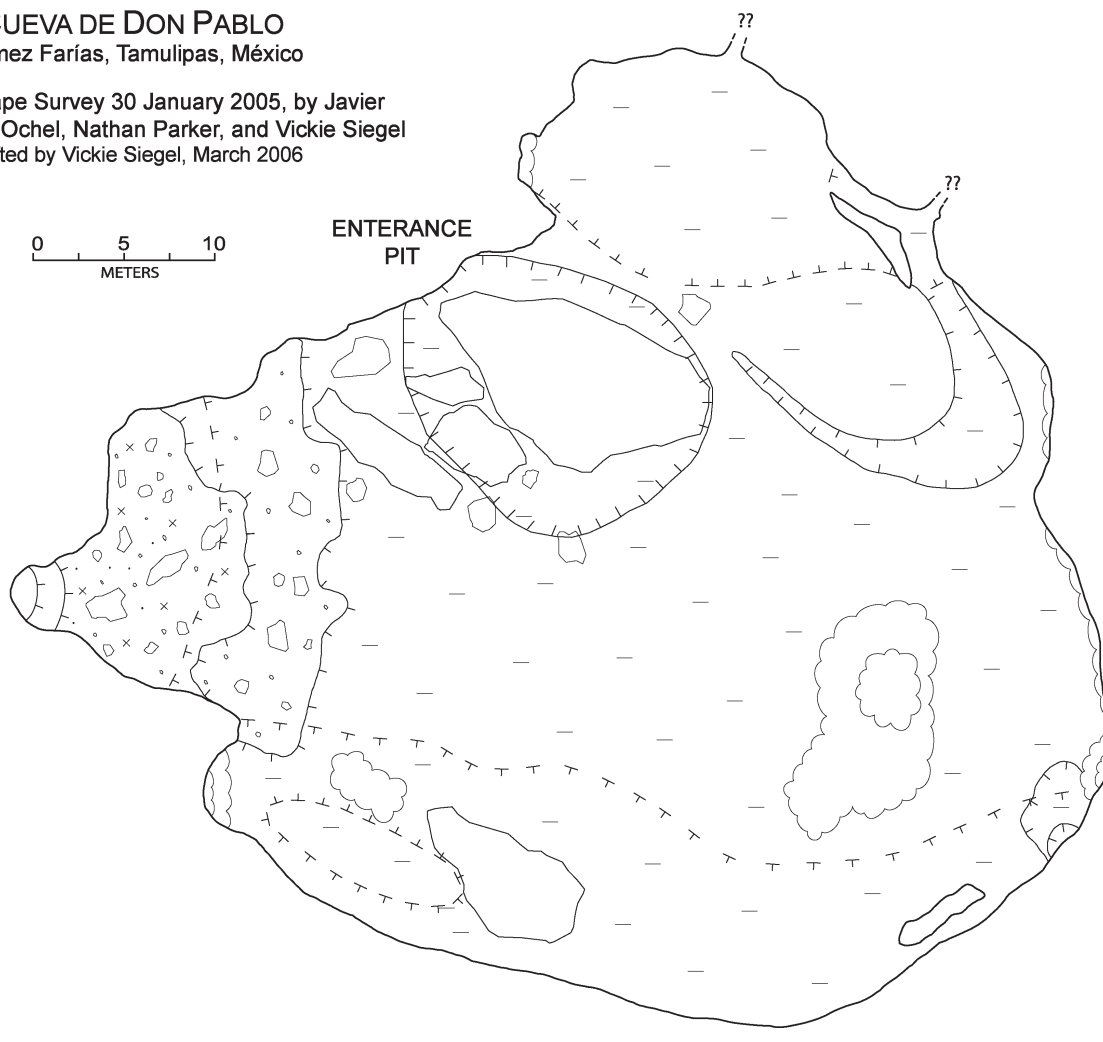

**CUEVA DE DON PABLO**  
Gómez Farías, Tamaulipas, México

Suunto & Tape Survey 30 January 2005, by Javier Banda, David Ochel, Nathan Parker, and Vickie Siegel  
Drafted by Vickie Siegel, March 2006

ENTERANCE  
PIT

Cueva de Don Pablo  
Mpo. Gómez Farías  
Tamaulipas

AMCS Activities Newsletter 29, p. 76, 2006