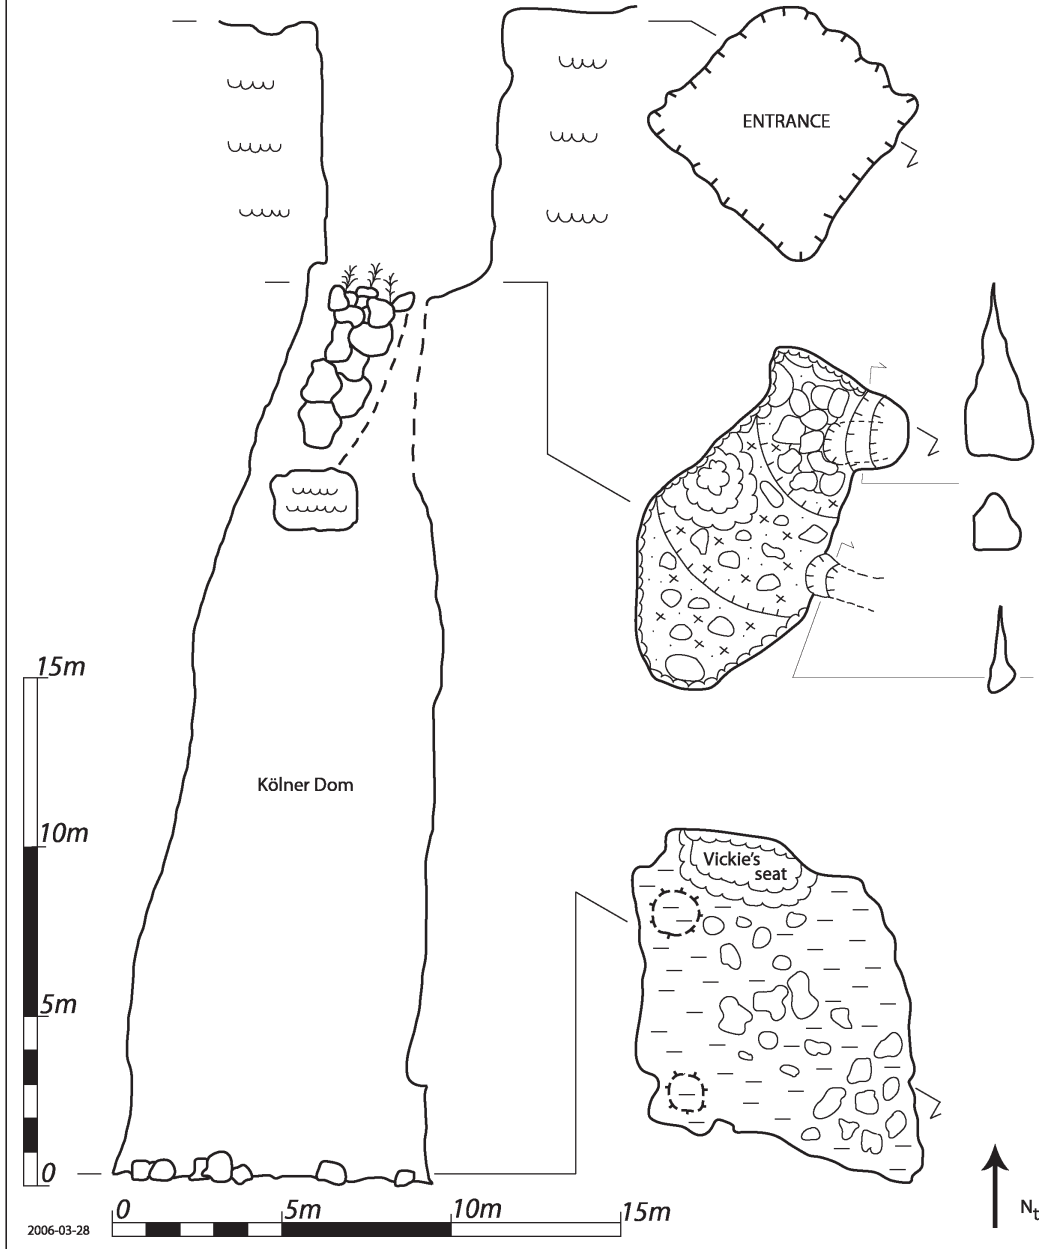

Sótano del Catedral

Gómez Farías, Tamaulipas, Mexico

Suunto & Tape Survey, 25 November 2005
by David Ochel, Nathan Parker, and Vickie Siegel
Drafted by David Ochel, March 2006
Projected Profile 210°

Sótano del Catedral
Mpo. Gómez Farías
Tamaulipas