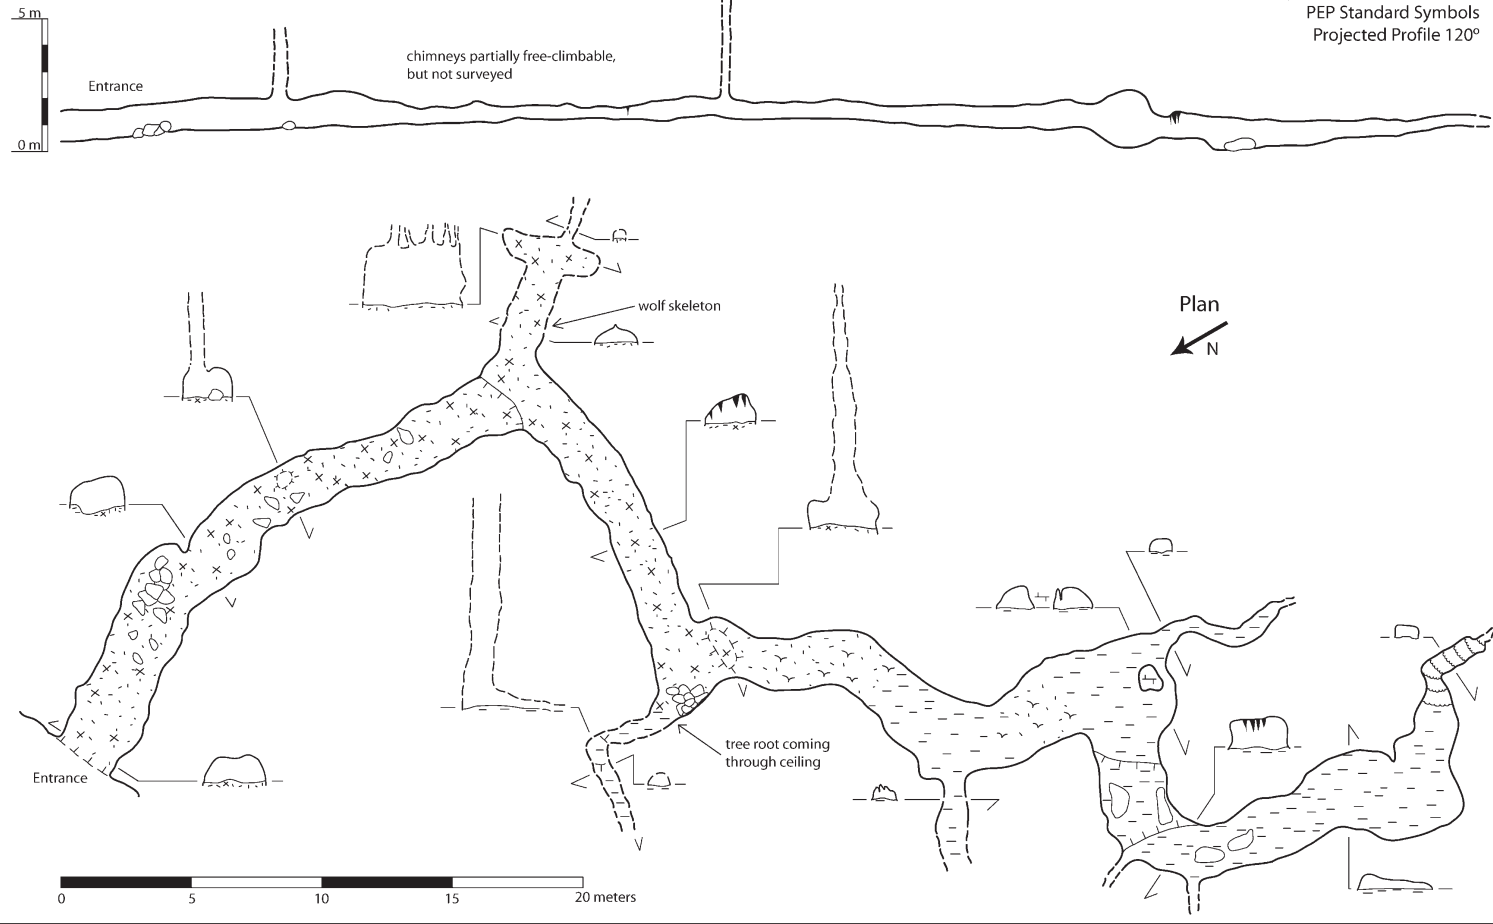

Cueva del Lobo
Múzquiz, Coahuila, México

Suunto & Disto Laser survey, January 2008
by David Ochel, Linda Palit, Mark Sanders, Cristina Vélez
Survey Length: 86.94 meters

Drafted by David Ochel, April 2008
PEP Standard Symbols
Projected Profile 120°

Cueva del Lobo
Múzquiz
Coahuila