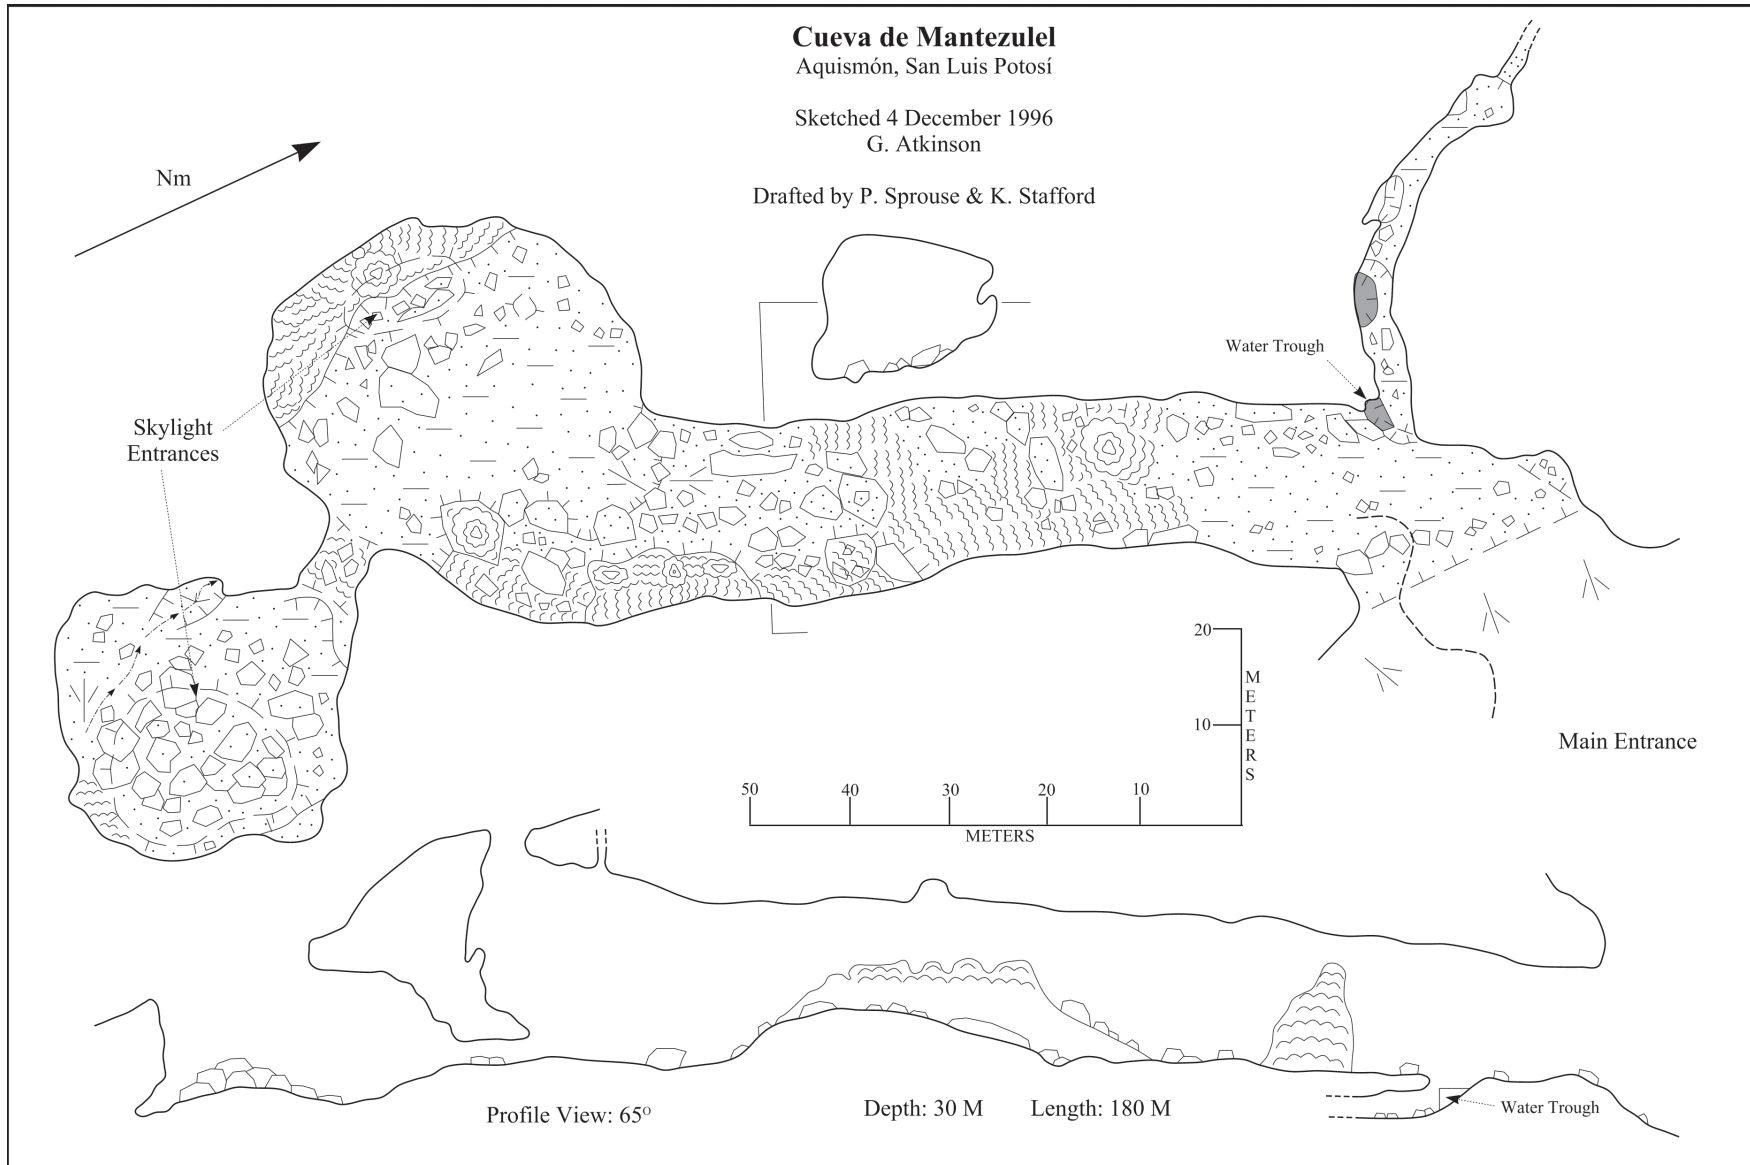

**Cueva de Mantezulel**

Aquismón, San Luis Potosí

Sketched 4 December 1996

G. Atkinson

Drafted by P. Sprouse & K. Stafford

Cueva de Mantezulel  
Mantezulel, Mpo. Aquismón  
San Luis Potosí  
Caves of the Golondrinas Area, p. 70, 2002