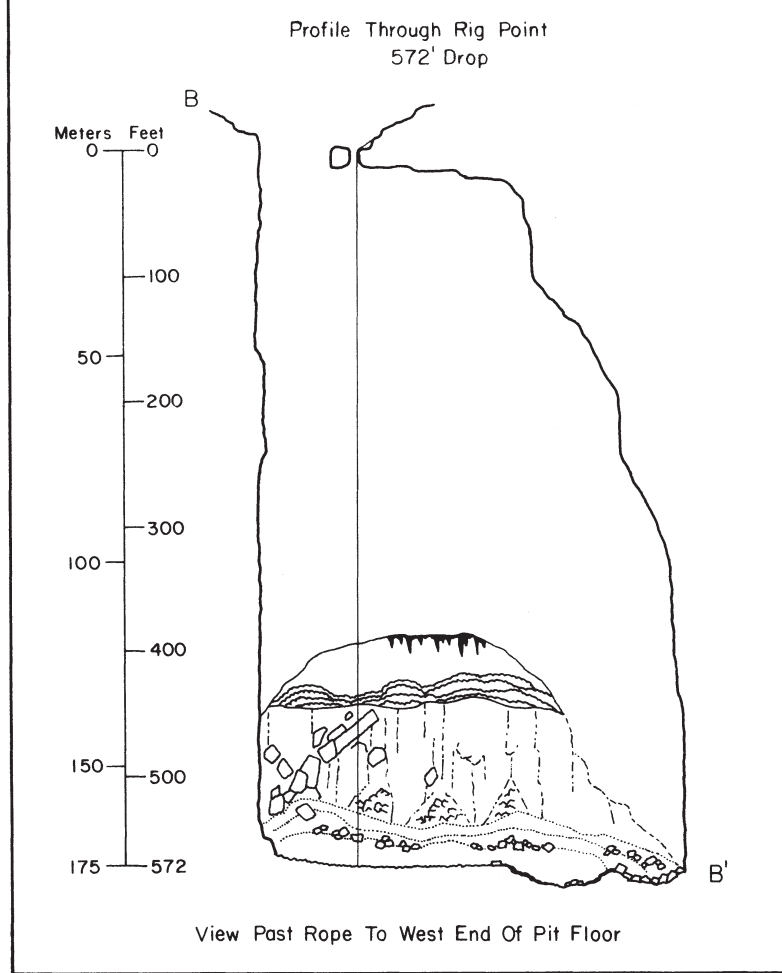

EL SÓTANO DE LA CUESTA

MUNICIPIO DE VALLES, S.L.P.

INSPIRATION BY WILLIAM RUSSELL

TRAIL WORK BY TOM ALBERT, DONNA ATKINS, CRAIG BITTINGER, STEVEN BITTINGER, KEN BRANSON, DENIS BREINING, DON BROUSSARD, JIM CLEMENTS, PAUL DUNCAN, RONNIE FIESELER, JOHN FISH, CLIFF FOREMAN, ROY JAMESON, LOGAN McNATT, JOHN MIKELS, NEAL MORRIS, JOHN STEELE, PETE STRICKLAND, BARBARA VINSON, TED WILSON AUGUST 1971—JANUARY 1973

SUUNTO & TAPE SURVEY BY FRANK BINNEY, ERNIE GARZA, ROY JAMESON, LOGAN McNATT, NEAL MORRIS, PETER STRICKLAND, BARBARA VINSON, TED WILSON 4-5 JANUARY 1973

DRAFTED BY NEAL MORRIS JULY 1974