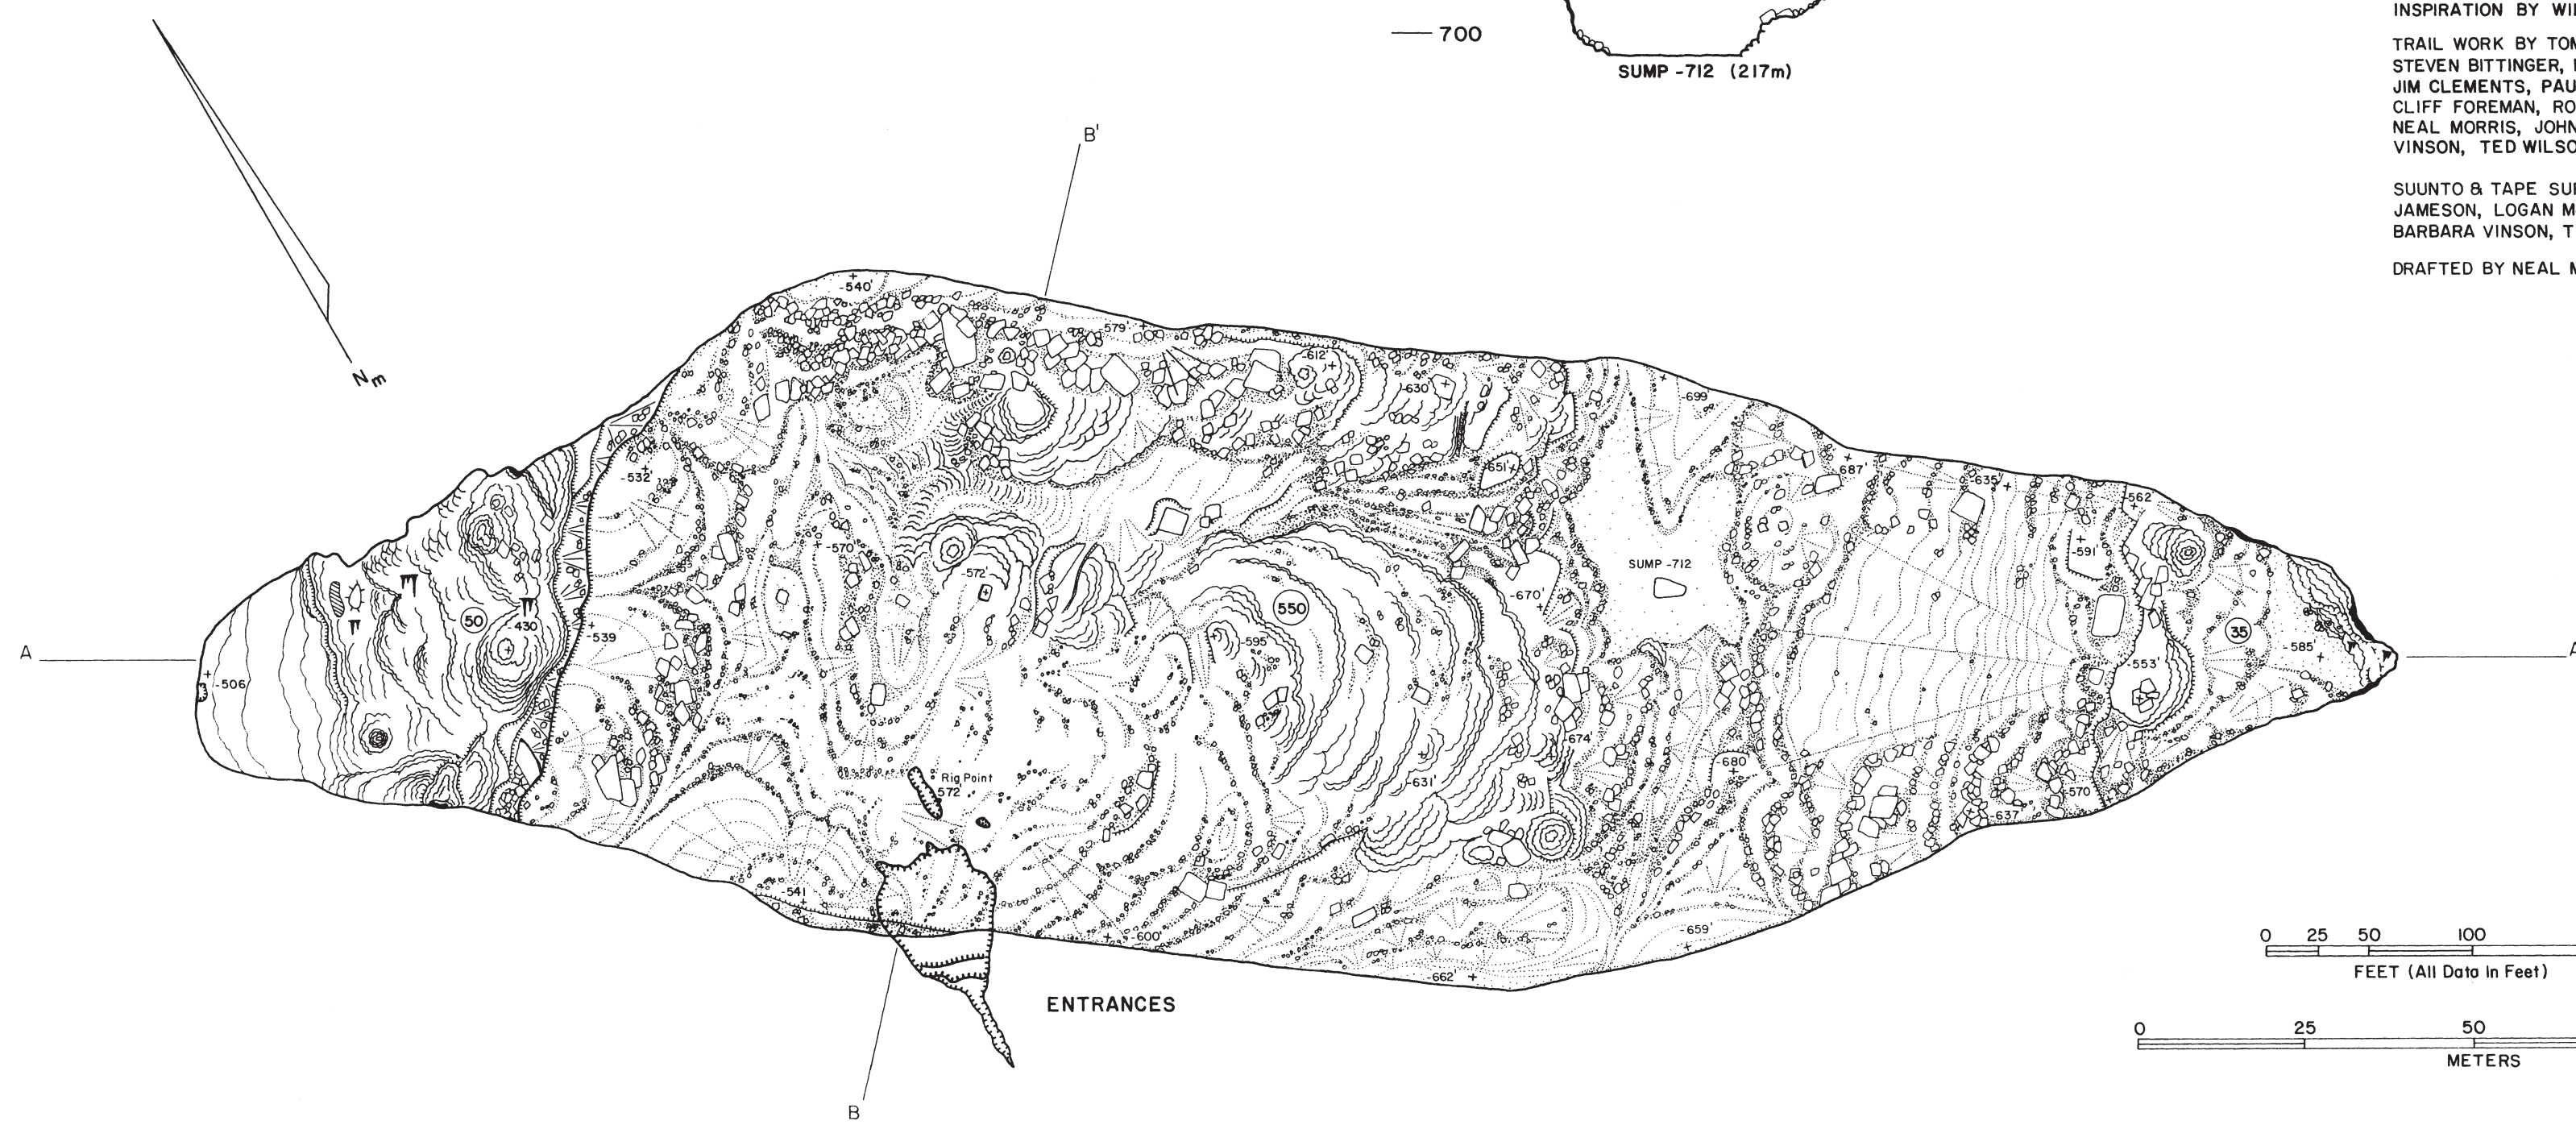

EL SÓTANO DE LA CUESTA

MUNICIPIO DE VALLES, S.L.P.

INSPIRATION BY WILLIAM RUSSELL

TRAIL WORK BY TOM ALBERT, DONNA ATKINS, CRAIG BITTINGER, STEVEN BITTINGER, KEN BRANSON, DENIS BREINING, DON BROUSSARD, JIM CLEMENTS, PAUL DUNCAN, RONNIE FIESELER, JOHN FISH, CLIFF FOREMAN, ROY JAMESON, LOGAN McNATT, JOHN MIKELS, NEAL MORRIS, JOHN STEELE, PETE STRICKLAND, BARBARA VINSON, TED WILSON AUGUST 1971—JANUARY 1973

SUUNTO & TAPE SURVEY BY FRANK BINNEY, ERNIE GARZA, ROY JAMESON, LOGAN McNATT, NEAL MORRIS, PETER STRICKLAND, BARBARA VINSON, TED WILSON 4-5 JANUARY 1973

DRAFTED BY NEAL MORRIS JULY 1974