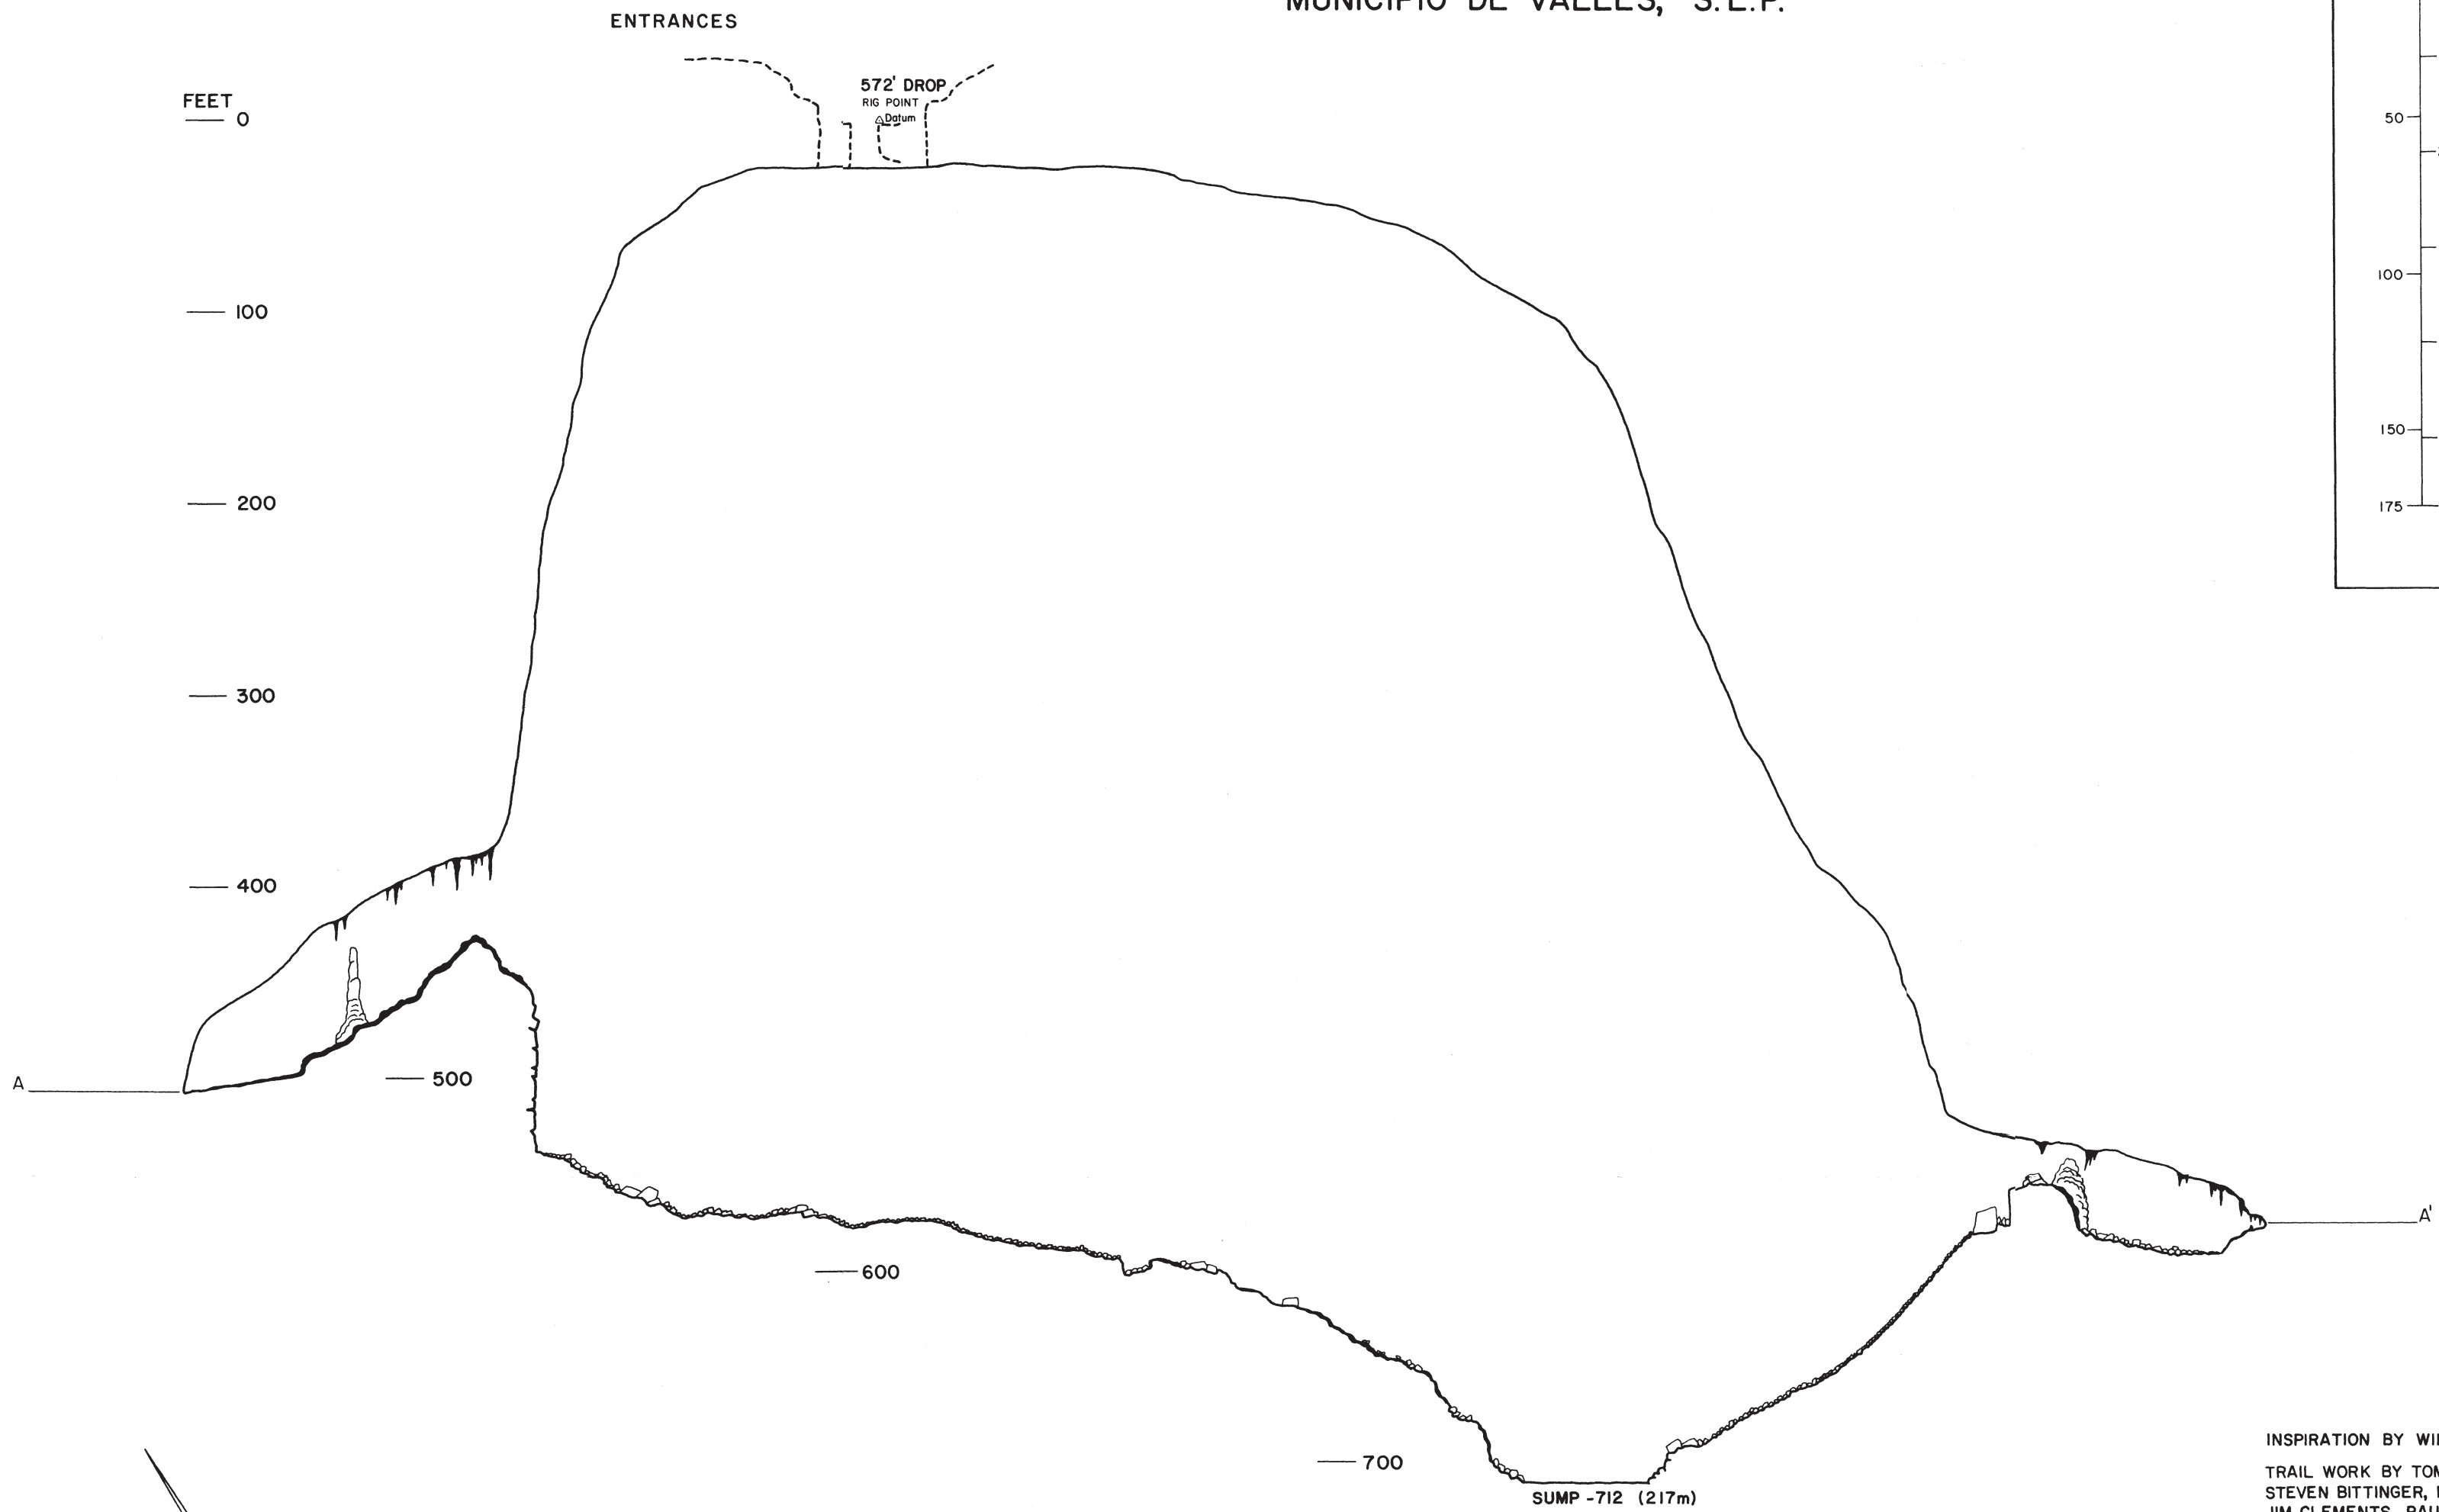

EL SÓTANO DE LA CUESTA

MUNICIPIO DE VALLES, S.L.P.

INSPIRATION BY WILLIAM RUSSELL

TRAIL WORK BY TOM ALBERT, DONNA ATKINS, CRAIG BITTINGER, STEVEN BITTINGER, KEN BRANSON, DENIS BREINING, DON BROUSSARD, JIM CLEMENTS, PAUL DUNCAN, RONNIE FIESELER, JOHN FISH, CLIFF FOREMAN, ROY JAMESON, LOGAN McNATT, JOHN MIKELS, NEAL MORRIS, JOHN STEELE, PETE STRICKLAND, BARBARA VINSON, TED WILSON AUGUST 1971—JANUARY 1973

SUUNTO & TAPE SURVEY BY FRANK BINNEY, ERNIE GARZA, ROY JAMESON, LOGAN McNATT, NEAL MORRIS, PETER STRICKLAND, BARBARA VINSON, TED WILSON 4-5 JANUARY 1973

DRAFTED BY NEAL MORRIS JULY 1974