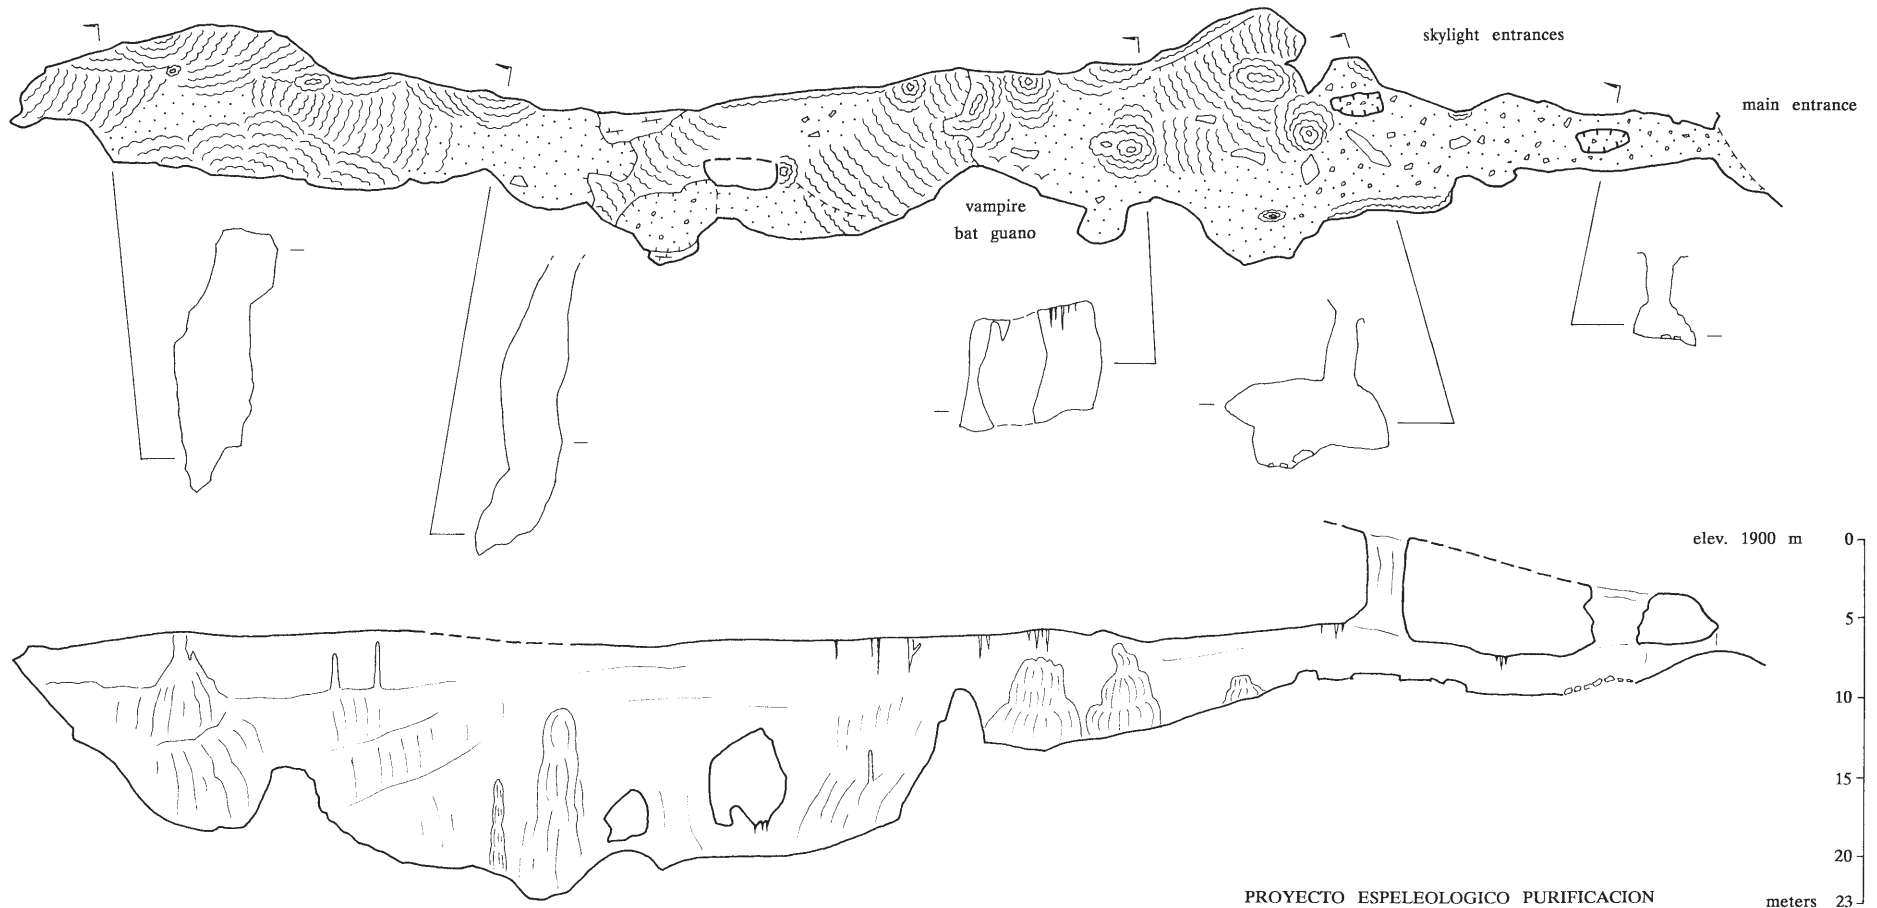

CUEVA HUMADA

CHUPADEROS, MUNICIPIO DE ZARAGOZA
NUEVO LEON, MEXICO

PEP 187

Suuntos and tape survey 13 October 1987

Jim Feely, Susie Lasko, Peter Sprouse

Drafted by Peter Sprouse

Length: 110 meters Depth: 23 meters

Cueva Humada
Chupaderos, Mpo. Zaragoza
Nuevo León
Death Coral Caver, no. 1, p. 27, 1991