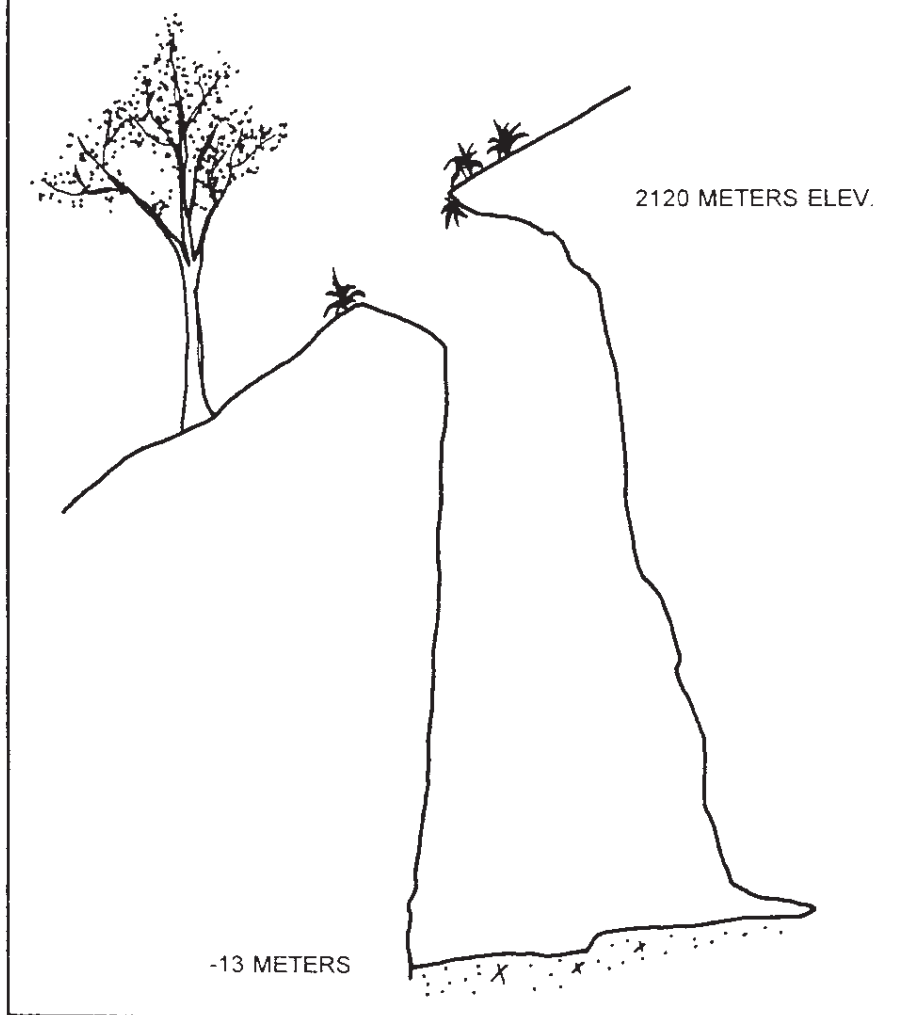

POZO DE LA NAVIDAD
CONRADO CASTILLO, TAMAULIPAS

PEP 291
SKETCH MAP MADE 27 DECEMBER 1993 BY
J. MOSENFELDER, P. OZKOWSKI, S. SCHEIBNER
LENGTH: 16 METERS DEPTH: 13 METERS

Pozo de la Navidad
Conrado Castillo, Mpo. Hidalgo
Tamaulipas
Death Coral Caver, no. 4, p. 33, 1994