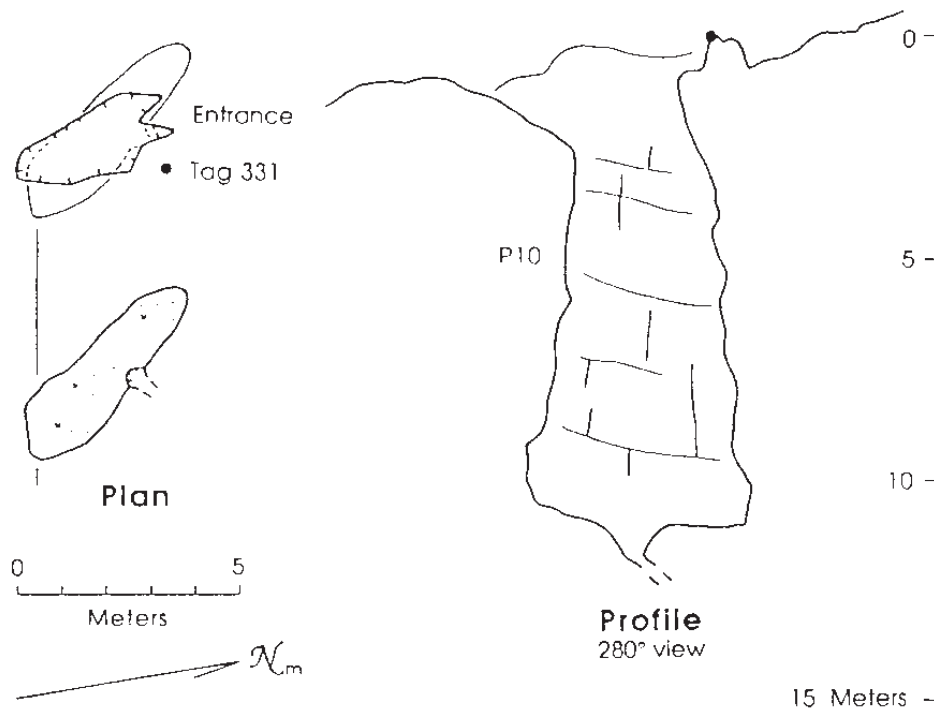

Pozo Reina de Cobre

La Escondida, Nuevo León, México

PEP 331

Length: 15 m Depth: 11 m Elevation: 2550 m

Suunto and tape survey 21 November, 1994 by
Linda Butler, Sue Pruitt, and Peter Sprouse

Drafted by Barbara Luke

Pozo Reina de Cobre
La Escondida, Mpo. Zaragoza
Nuevo León
Death Coral Caver, no. 5, p. 25, 1995