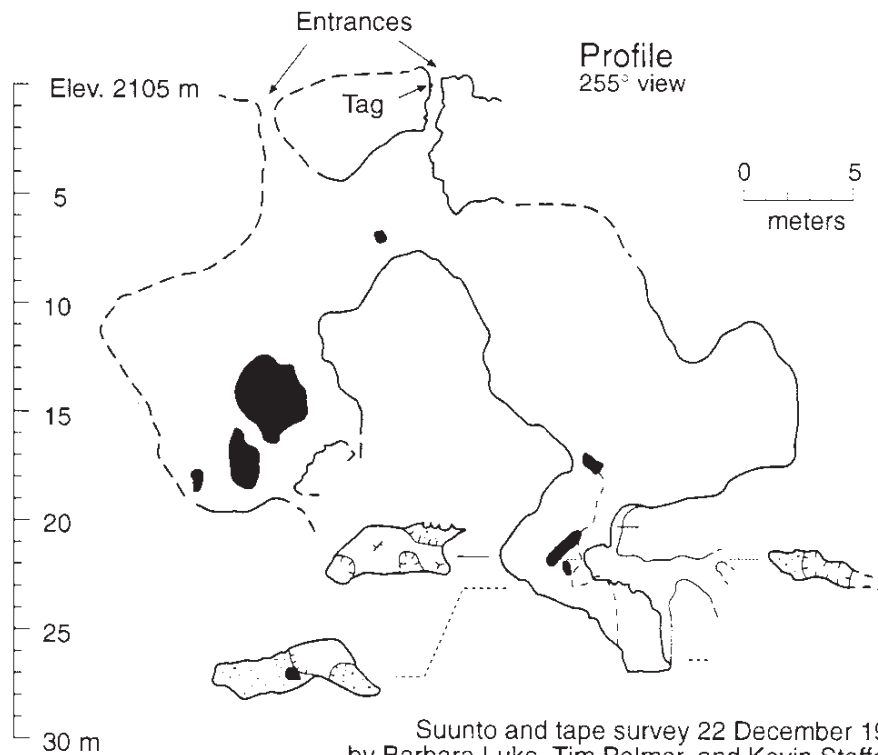

# Pozo Nueces

PEP 383

Conrado Castillo, Tamaulipas

Depth 27 m

Suunto and tape survey 22 December 1997  
by Barbara Luke, Tim Palmer, and Kevin Stafford.  
Drafted by B. Luke

Pozo Nueces  
Conrado Castillo, Mpo. Hidalgo  
Tamaulipas  
Death Coral Caver, no. 8, p. 7, 1998