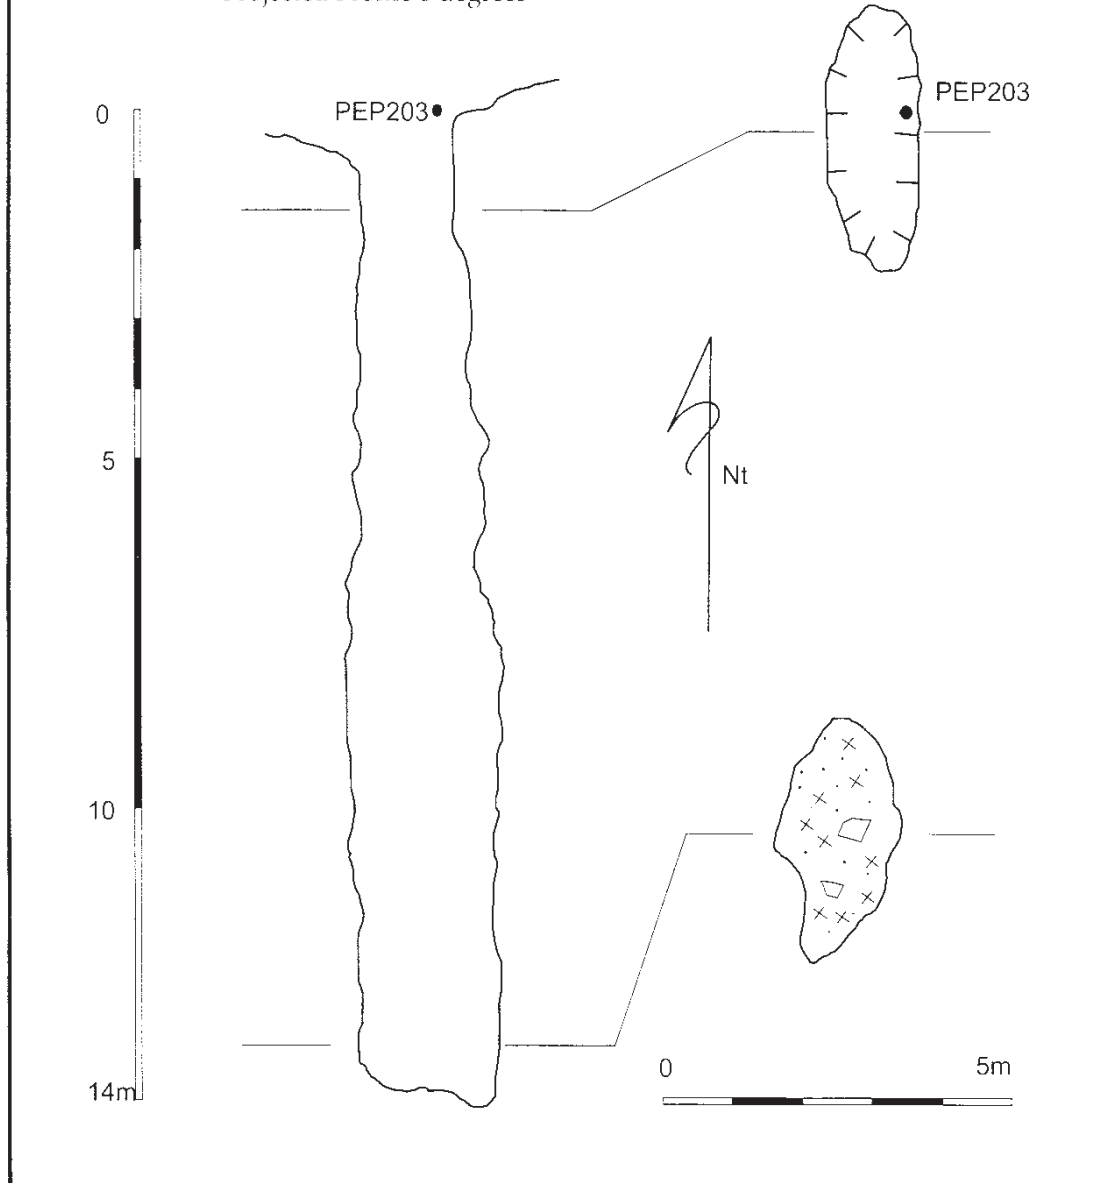

Pozo de la Esperanza Pequeña ~

Rancho Nuevo
Nuevo Leon, Mexico

PEP203

Sketch by Paul Reavely

3 September 1989

Drafted by Bev Shade, August 2000

Length: 14 meters Depth: 14 meters

Projected Profile 0 degrees

Pozo de Esperanza Pequeña
Rancho Nuevo, Mpo. Güémez
Tamaulipas

Death Coral Caver, no. 12, p. 25, 2002