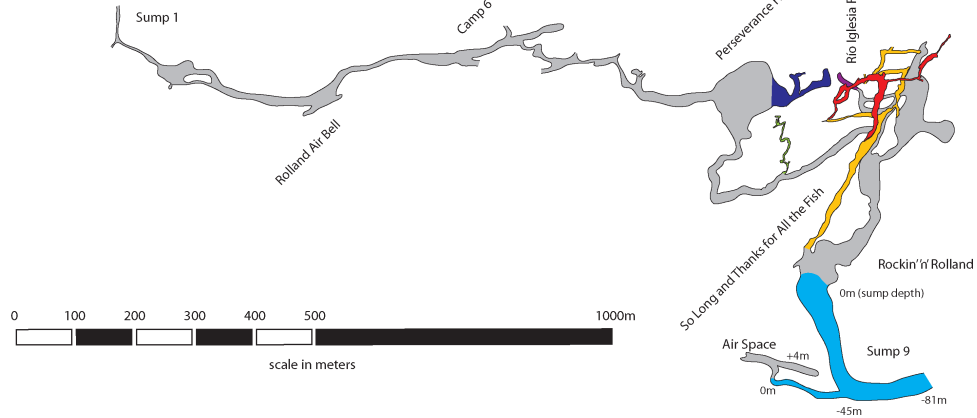

Sistema Huautla - Beyond Sótano San Agustín Sumps 1 & 2

San Agustín Zaragoza, Mpo Huautla, Oaxaca, México

Based partially off Map by Barbara Am Ende (AMCS Activities Newsletter 26, p 11, 2003)

Total System Length - 64000m

Total System Depth - 1545m

Plan View

(c) 2014 Jon Liljestolen

Sistema Huautla (part)
San Agustín Zaragoza, Mpo. Huautla de Jiménez
Oaxaca
San Agustín 2013 Expedition, p. 23, 2014
NSS News, June 2014, p. 18