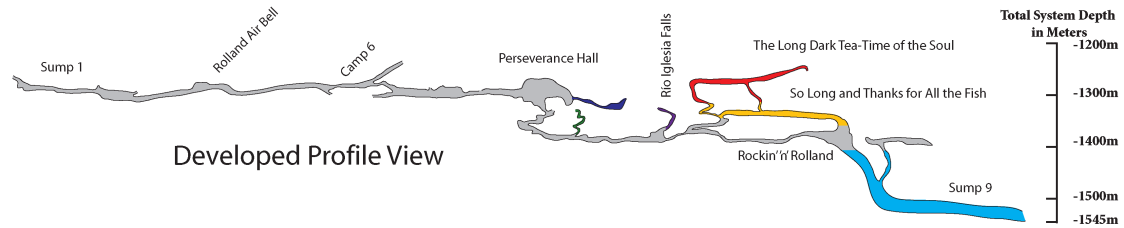

Sistema Huautla - Beyond Sótano San Agustín Sumps 1 & 2

San Agustín Zaragoza, Mpo Huautla, Oaxaca, México

Based partially off Map by Barbara Am Ende (AMCS Activities Newsletter 26, p 11, 2003)

Total System Length - 64000m

Total System Depth - 1545m

Plan View

(c) 2014 Jon Liljestolen

Sistema Huautla (part)
San Agustín Zaragoza, Mpo. Huautla de Jiménez
Oaxaca
San Agustín 2013 Expedition, p. 23, 2014
NSS News, June 2014, p. 18