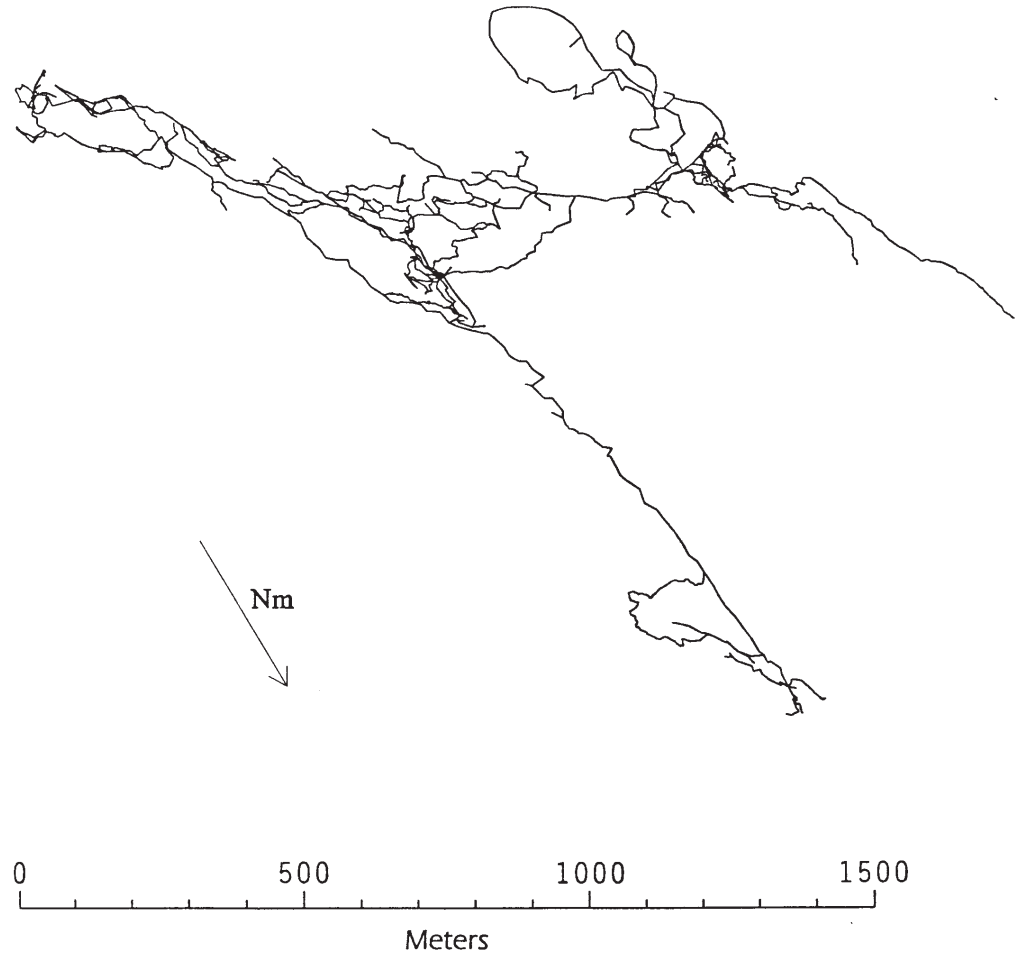

Sotano SAN AUGUSTIN before 1994

Plan : Rotated 150 degrees east of magnetic north

Sotano SAN AUGUSTIN before 1994

Profile : Rotated 150 degrees east of magnetic north

Sotano SAN AUGUSTIN before 1994

Profile : Rotated 240 degrees east of magnetic north

Sótano San Agustín
San Agustín Zaragoza, Mpo. Huautla de Jiménez
Oaxaca

The 1994 San Agustín Expedition, 3 pp. follow p 70, 1994