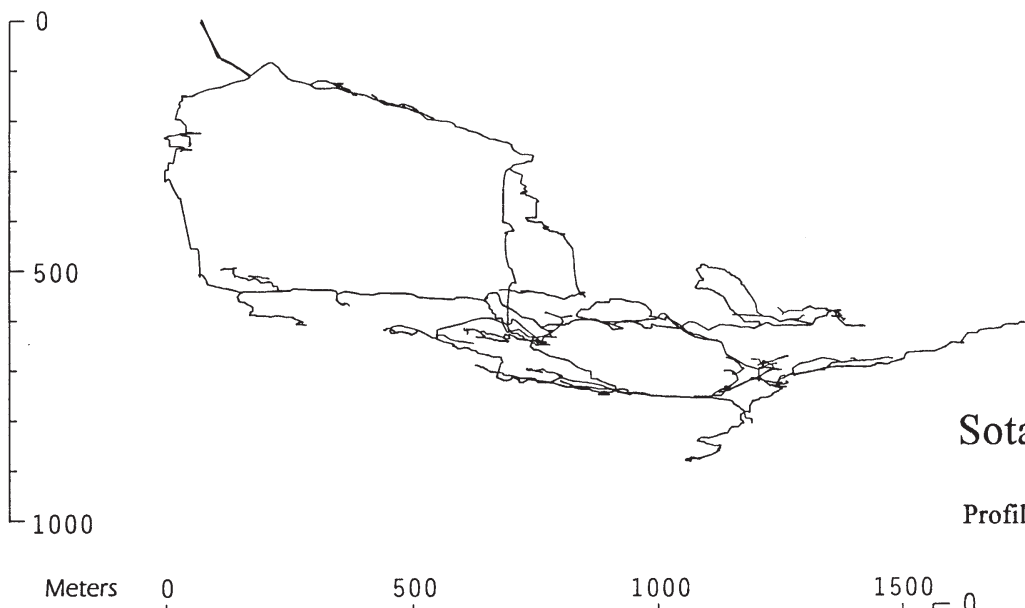

Sotano SAN AUGUSTIN before 1994

Plan : Rotated 150 degrees east of magnetic north

Sotano SAN AUGUSTIN before 1994

Profile : Rotated 150 degrees east of magnetic north

Sotano SAN AUGUSTIN before 1994

Profile : Rotated 240 degrees east of magnetic north

Sótano San Agustín
San Agustín Zaragoza, Mpo. Huautla de Jiménez
Oaxaca

The 1994 San Agustín Expedition, 3 pp. follow p 70, 1994