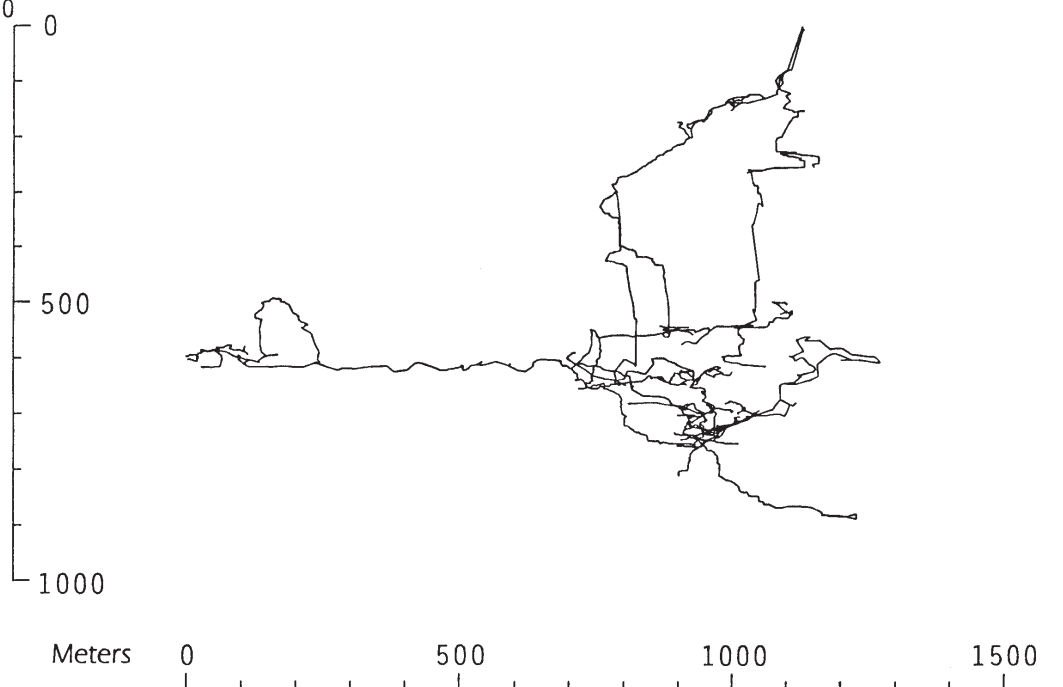

Sotano SAN AUGUSTIN before 1994

Plan : Rotated 150 degrees east of magnetic north

Sotano SAN AUGUSTIN before 1994

Profile : Rotated 150 degrees east of magnetic north

Sotano SAN AUGUSTIN before 1994

Profile : Rotated 240 degrees east of magnetic north

Sótano San Agustín
San Agustín Zaragoza, Mpo. Huautla de Jiménez
Oaxaca

The 1994 San Agustín Expedition, 3 pp. follow p 70, 1994