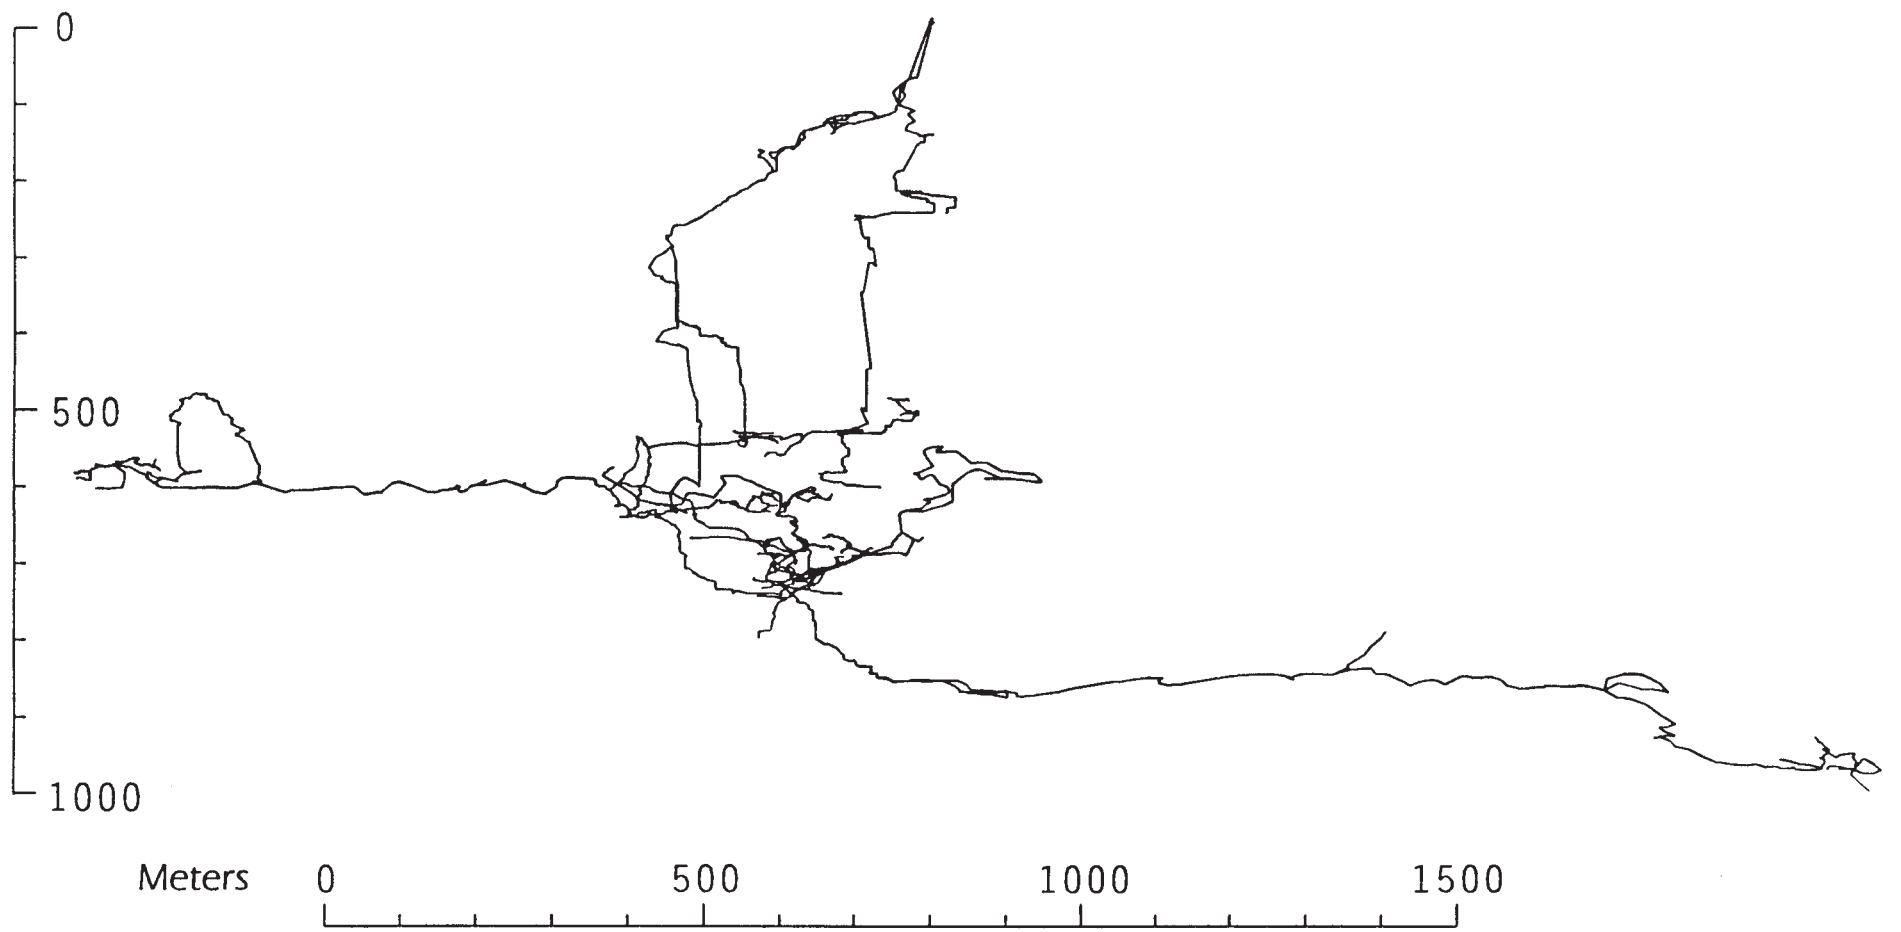

Sotano SAN AUGUSTIN after 1994 expedition

Profile : Rotated 240 degrees east of magnetic north

Sotano SAN AUGUSTIN after 1994 expedition

Profile : Rotated 150 degrees east of magnetic north