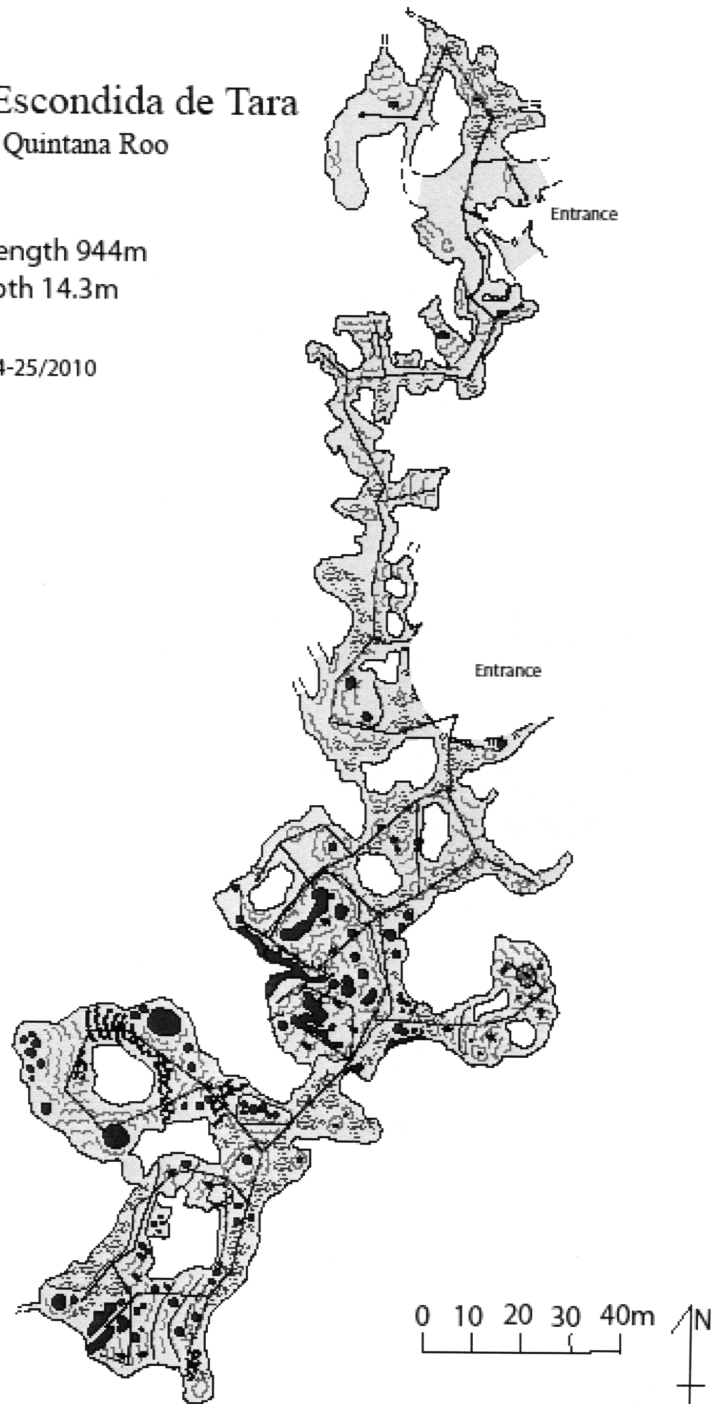

Gruta Escondida de Tara  
Quintana Roo

Surveyed Length 944m  
Cave Depth 14.3m

Surveyed 11/24-25/2010

Gil Harmon \*  
Peter Sprouse  
Shane Fryer \*\*  
Cyndie Walck  
Tone Garot  
Joe Datri  
Paul Bryant

\*Discoverer  
\*Cartographer

Cueva Escondida de Tara  
Playa del Carmen  
Quintana Roo  
Texas Caver, v. 57, no. 4, p. 17, 2011