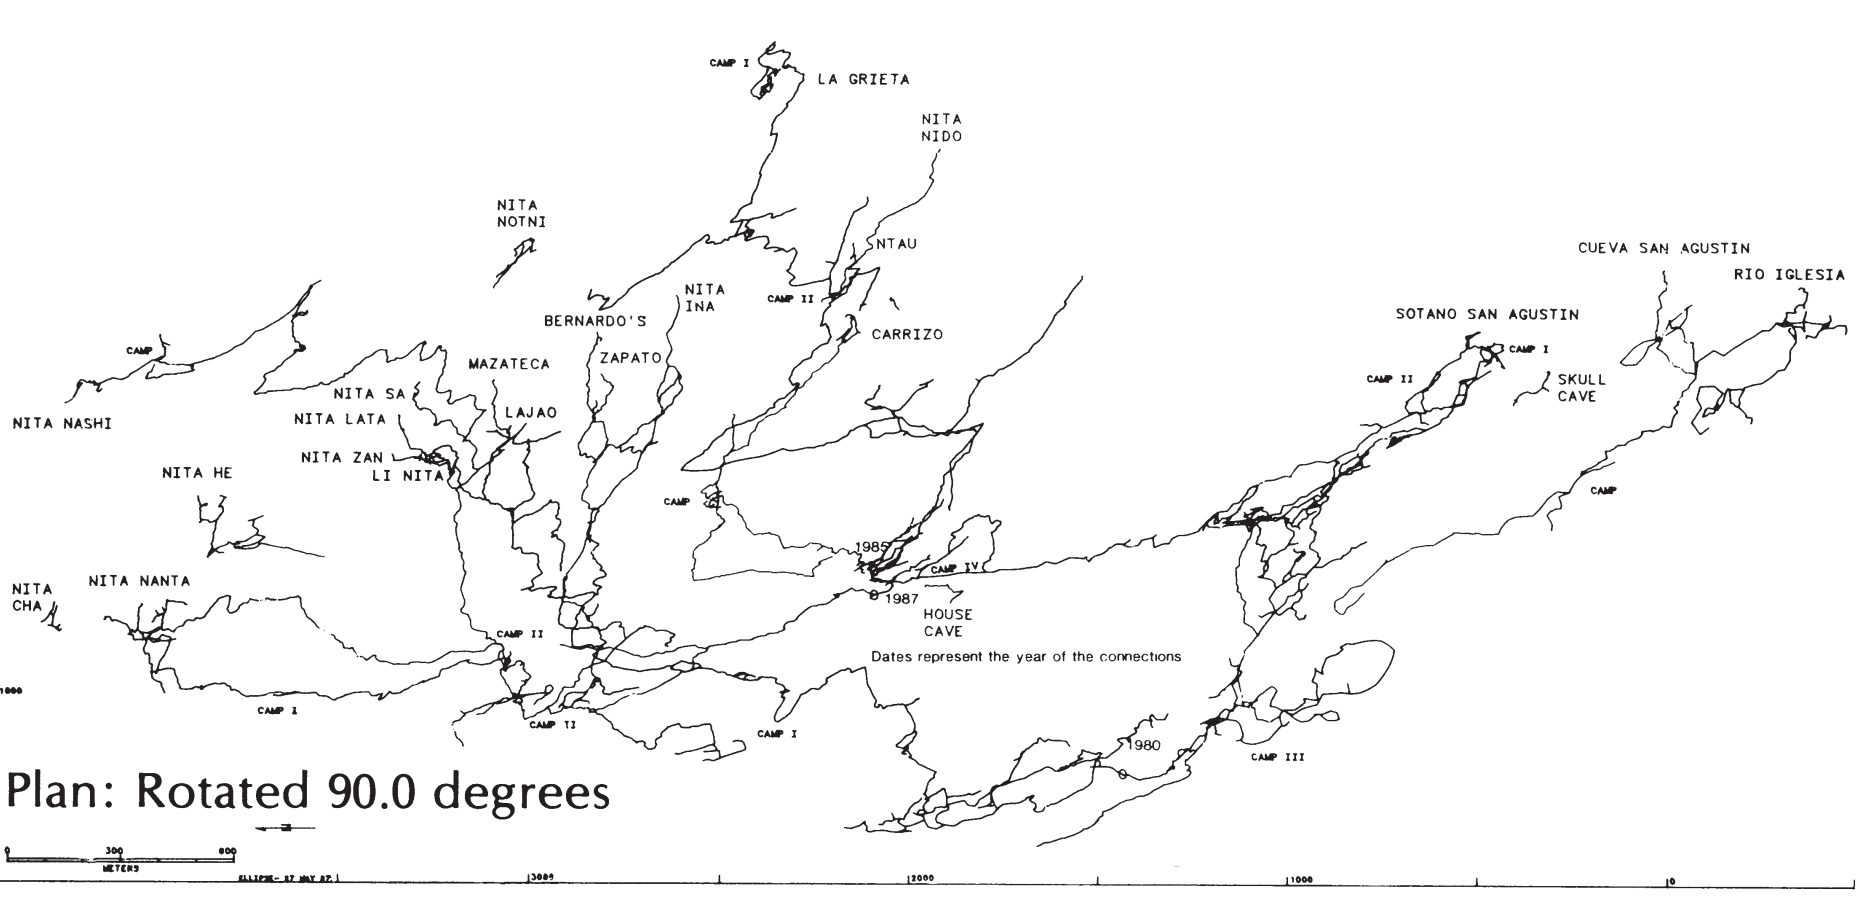

Sistema Huautla

Oaxaca, Mexico

Version May, 1987 (AMCS)
Length 70.14 km, Depth 1353 m

Profile: 135 degree view

Plan: Rotated 90.0 degrees