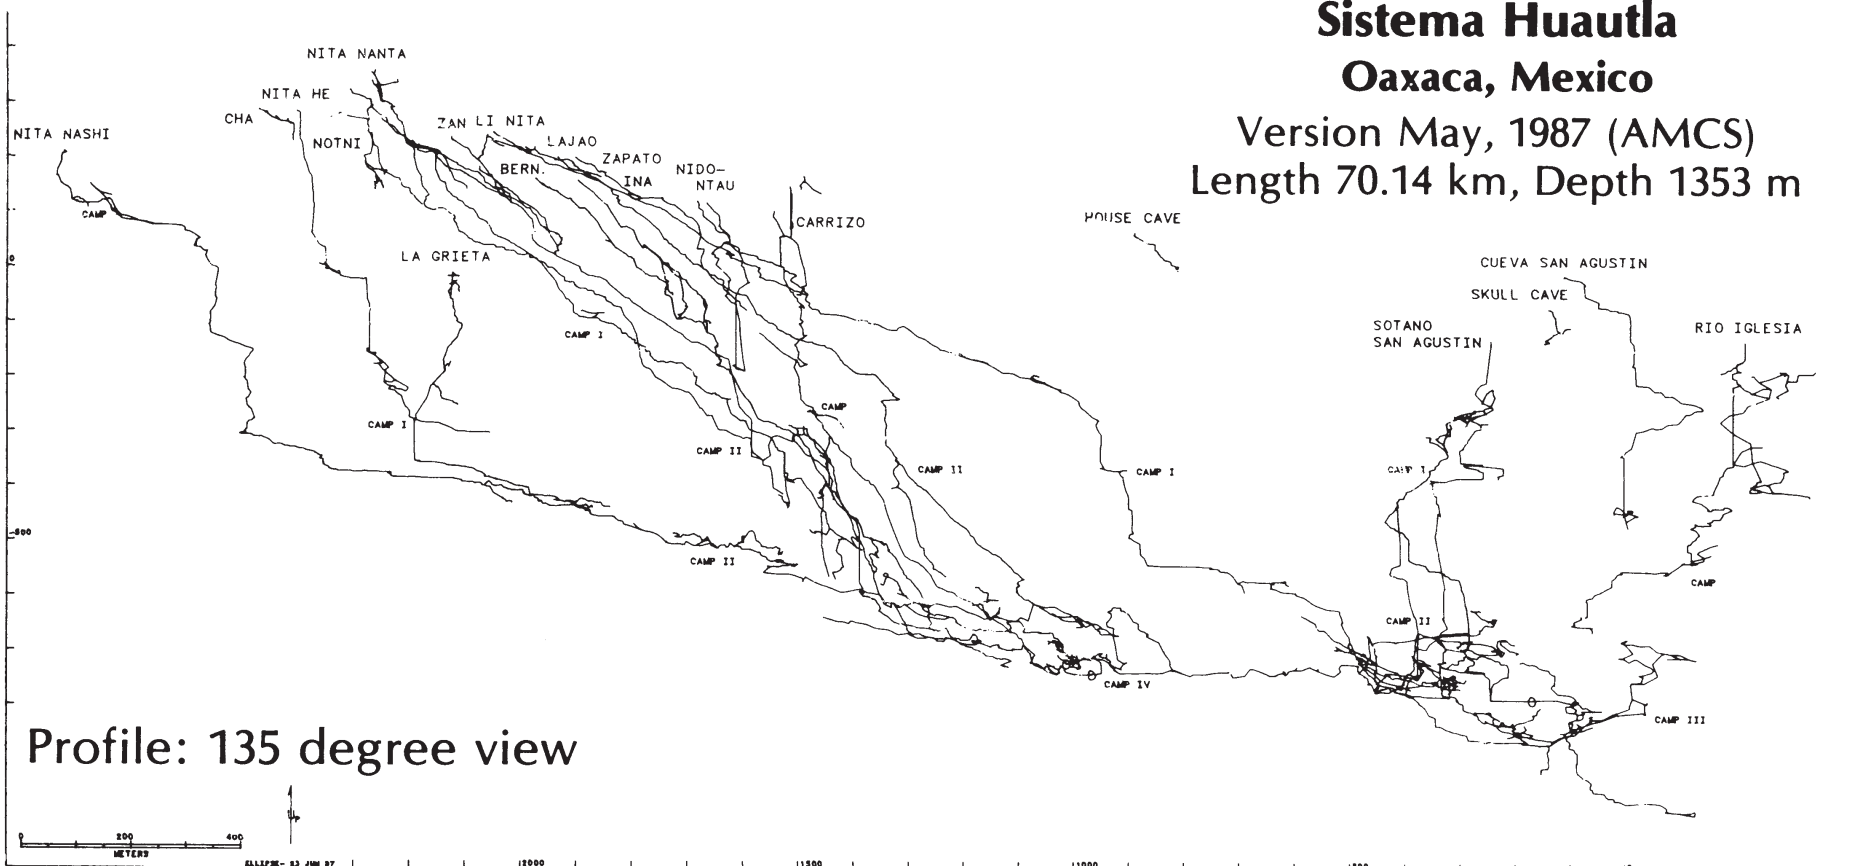

Sistema Huautla

Oaxaca, Mexico

Version May, 1987 (AMCS)
Length 70.14 km, Depth 1353 m

Profile: 135 degree view

Plan: Rotated 90.0 degrees