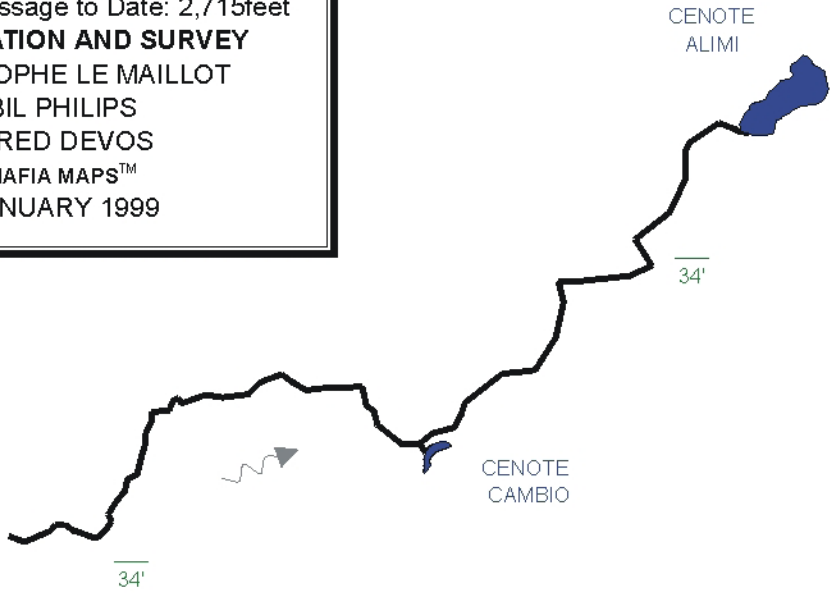

SISTEMA ALIMO
 Q. ROO, MEXICO
 Surveyed Passage to Date: 1,310 feet
EXPLORATION AND SURVEY
 CHRISTOPHE LE MAILLOT
 FRED DEVOS
 MAFIA MAPS™
 FEBRUARY 1999

SISTEMA ALIMI
 Q. ROO, MEXICO
 Surveyed Passage to Date: 2,715 feet
EXPLORATION AND SURVEY
 CHRISTOPHE LE MAILLOT
 BIL PHILIPS
 FRED DEVOS
 MAFIA MAPS™
 JANUARY 1999

© F. DEVOS, 1999

Sistema Alimi, Systems Alimo
 Quintana Roo

<http://wetworx.nl/Cavemaps/cavemaps.html> (accessed May 2015)