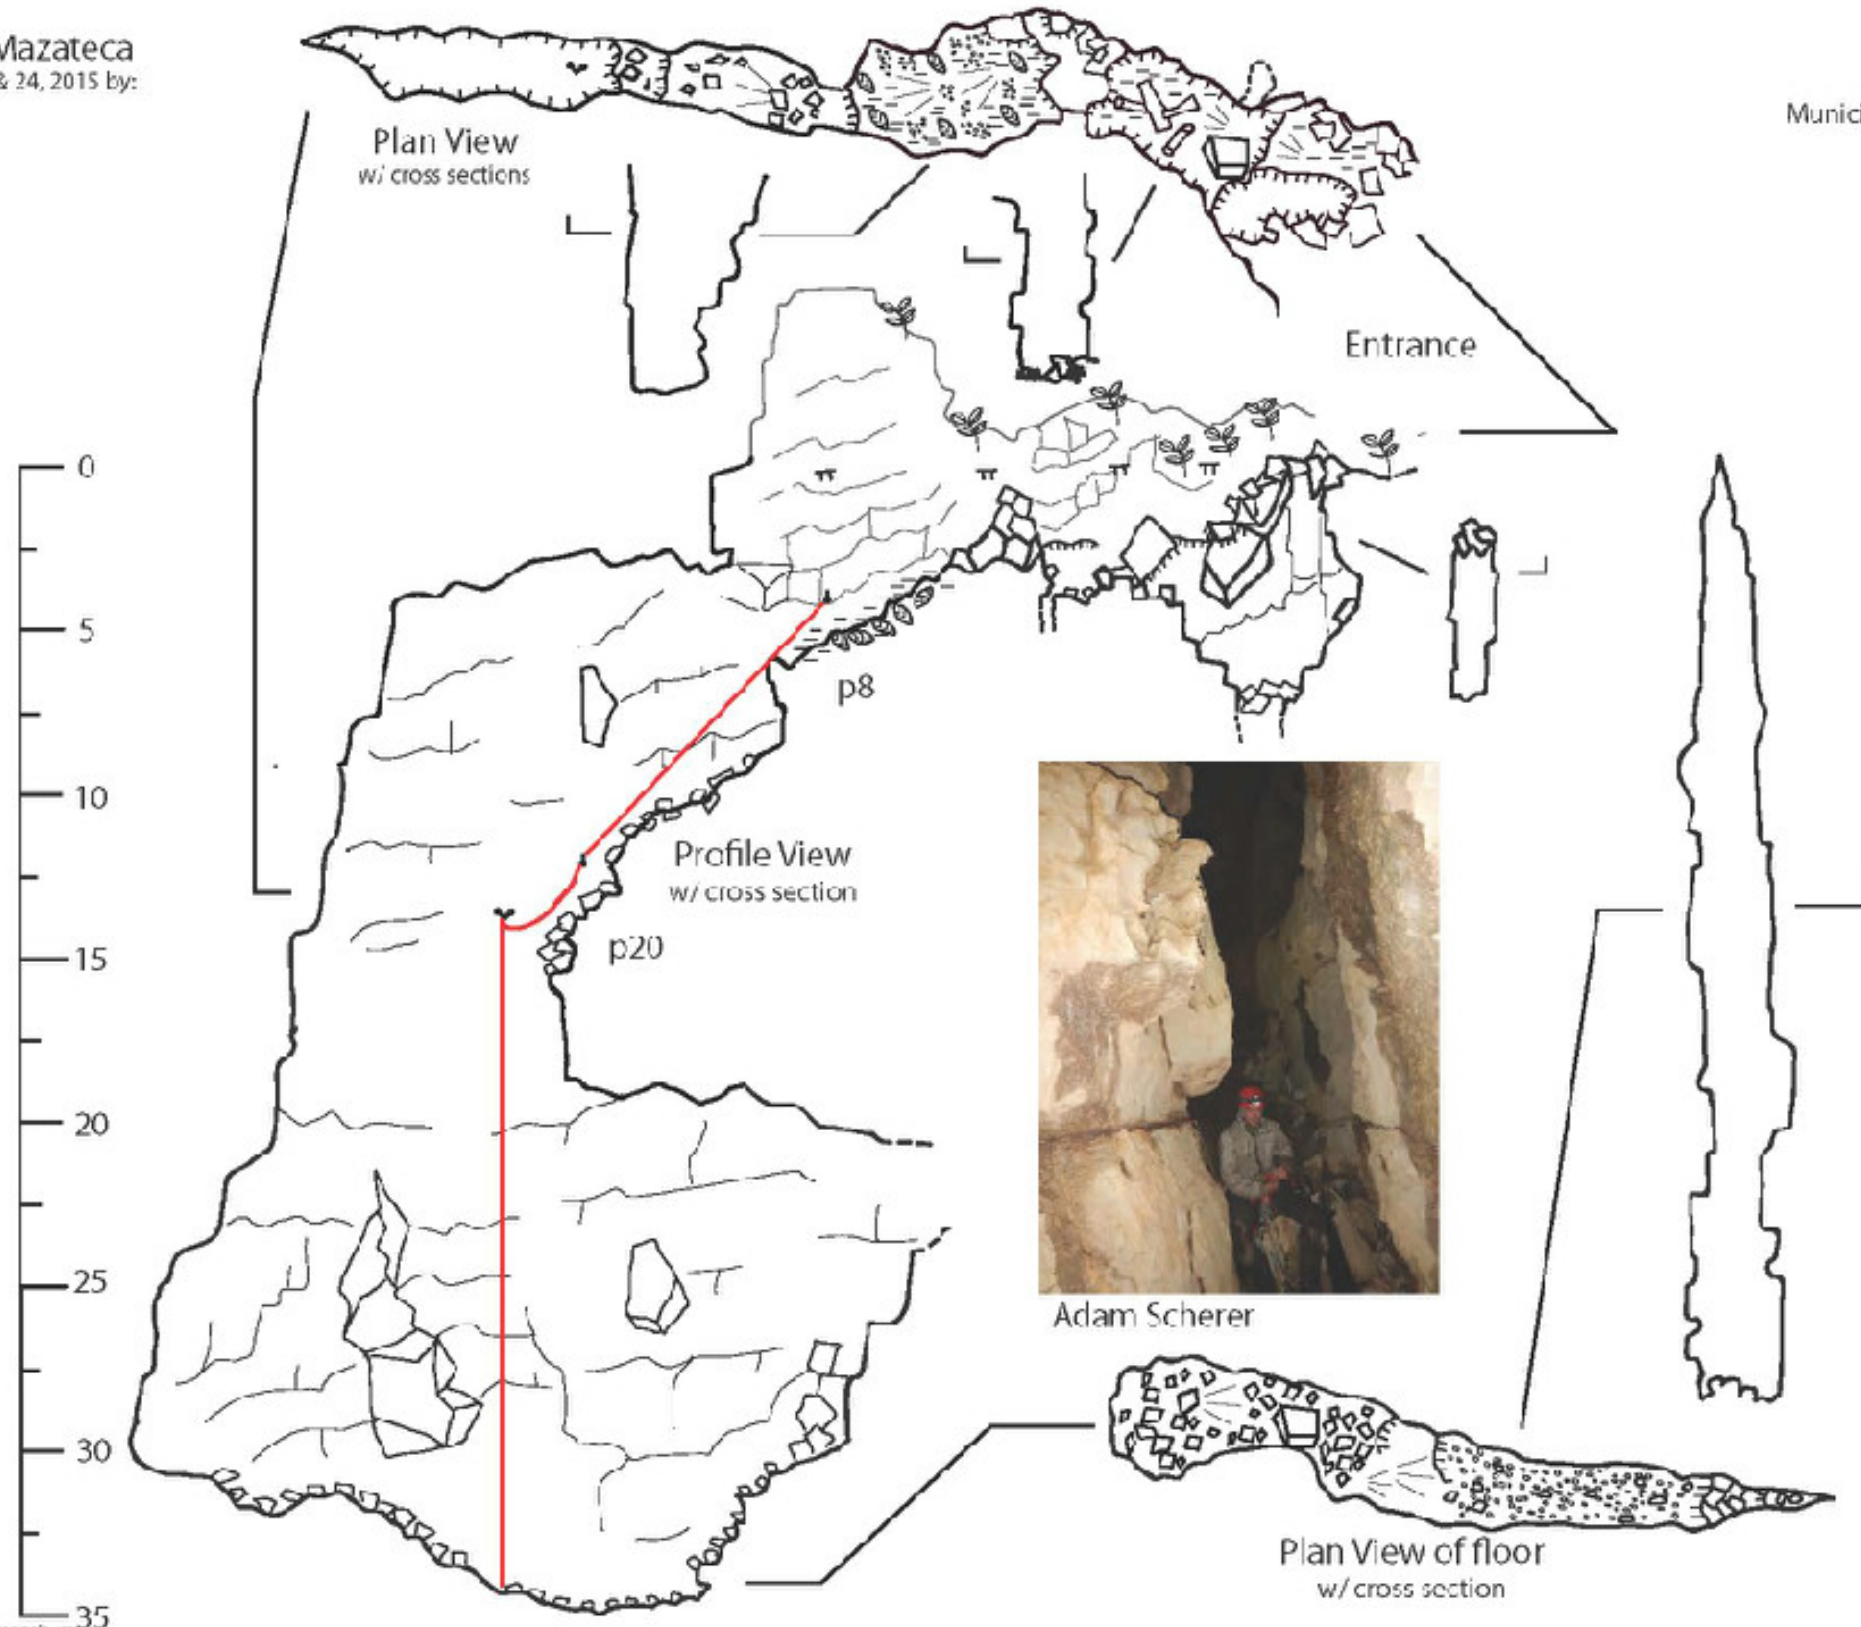

**Proyecto Sierra Mazateca**  
 Explored on January 21 & 24, 2015 by:  
 Marion Akers  
 Rand Heazlitt  
 Rolland Moore  
 Rusty Riley  
 Adam Scherer

**Shakedown Canyon**  
 Municipal Region: Huautla de Jiménez, Oaxaca, Mexico  
 Horizontal Length - 53 meters  
 Vertical Depth - 35 meters

Rand Heazlitt

Adam Scherer

Rolland Moore

-Quants and Data: Garvey  
 -Data reduced using: Compass software  
 -Digital map produced with: Adobe Illustrator software  
 -Cartography: Marion Akers 2015 ©

Shakedown Canyon  
 Mpo. Huautla de Jiménez  
 Oaxaca