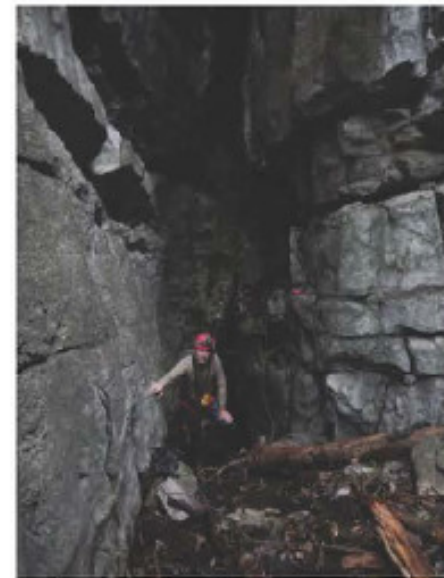

**Proyecto Sierra Mazateca**  
 Explored on January 21 & 24, 2015 by:  
 Marion Akers  
 Rand Heazlitt  
 Rolland Moore  
 Rusty Riley  
 Adam Scherer

**Shakedown Canyon**  
 Municipal Region: Huautla de Jiménez, Oaxaca, Mexico  
 Horizontal Length - 53 meters  
 Vertical Depth - 35 meters